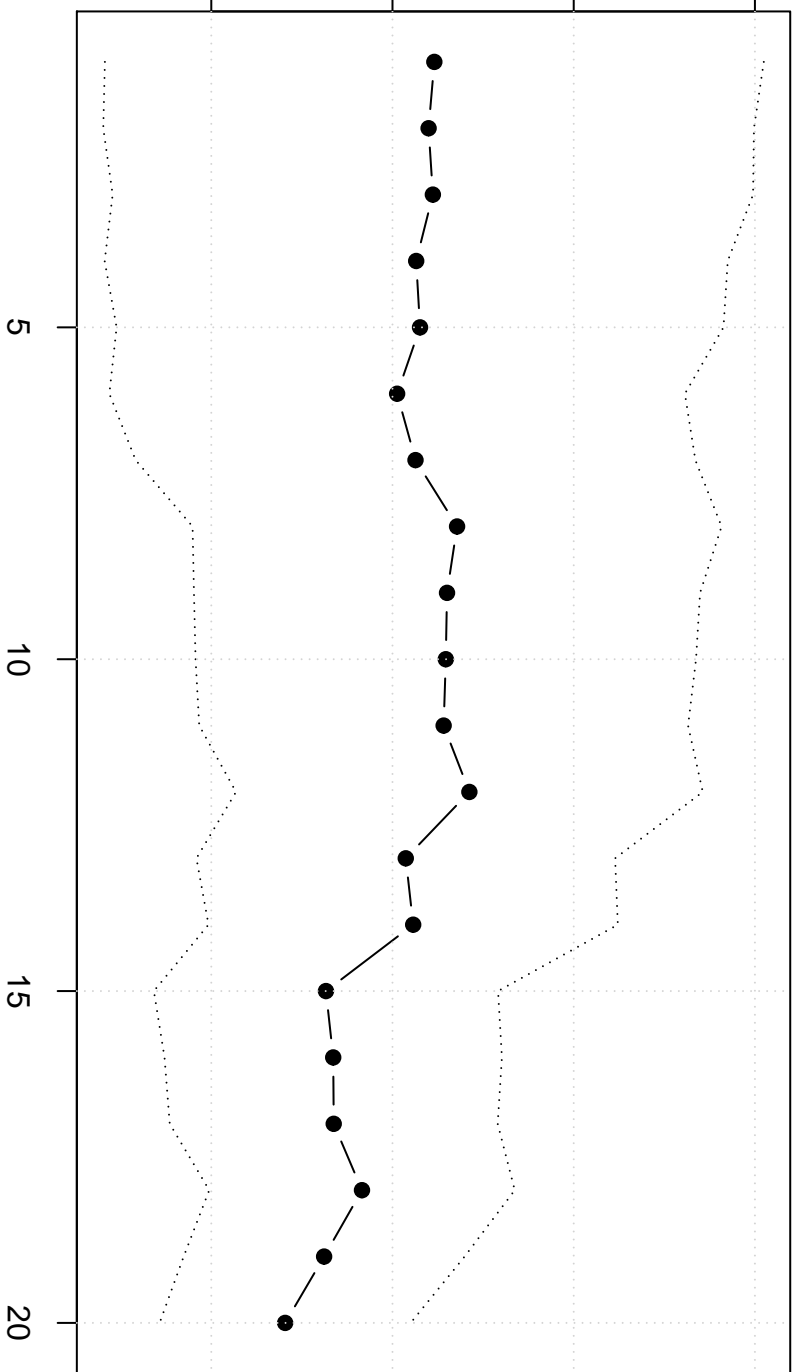

Winsorized Mean( $j/n$ )

14200 14400 14600 14800

**Central Tendency: US Gas stations sales**