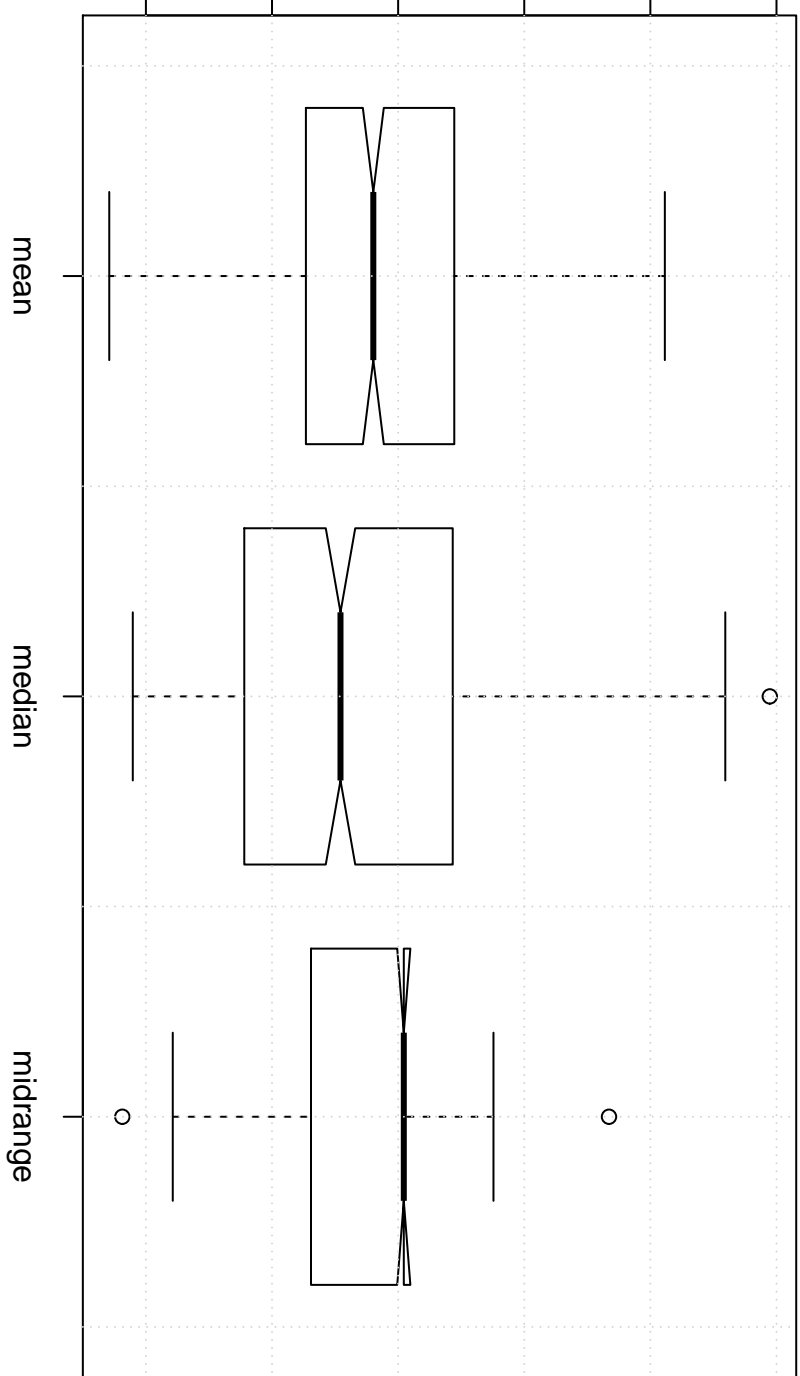

simulated values

13500 14000 14500 15000 15500 16000

Bootstrap Simulation – Central Tendency