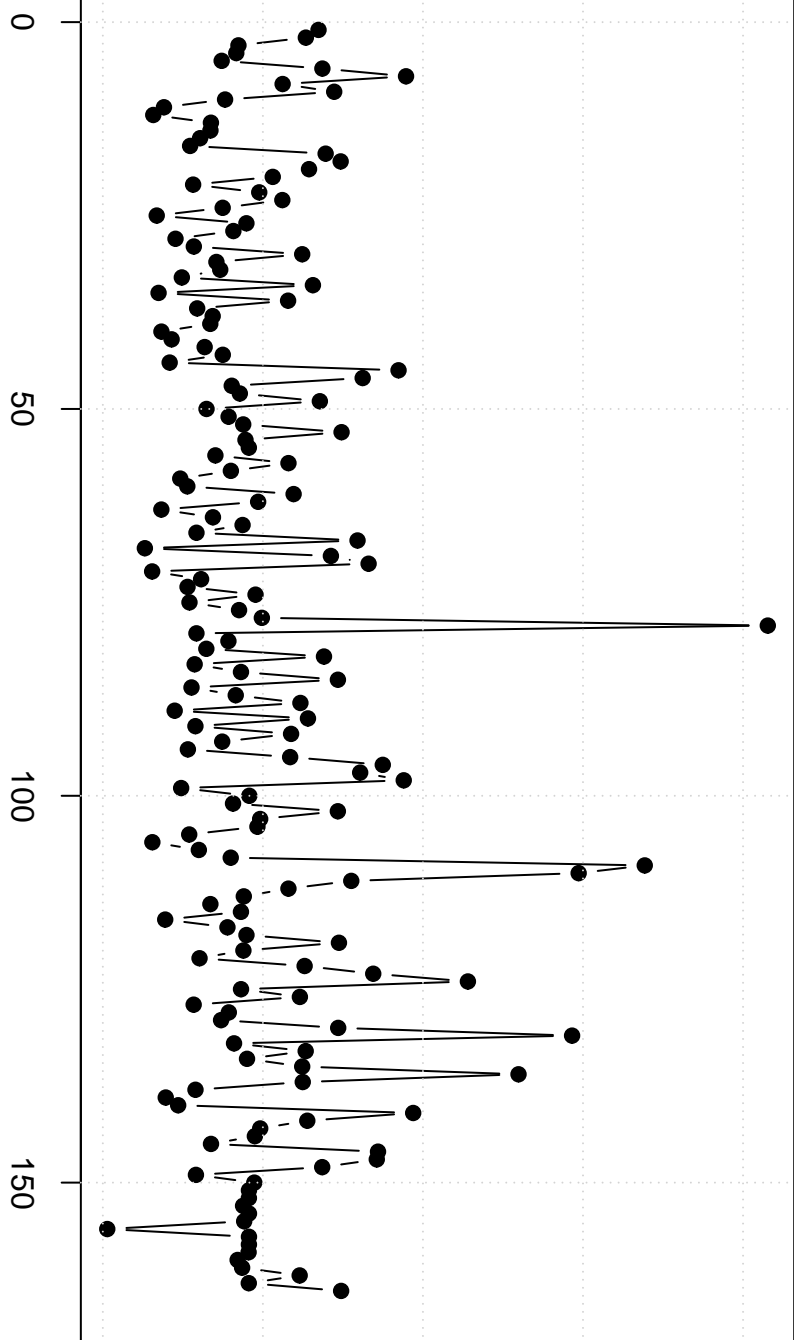

value of Residuals

-50000 0 50000 100000 150000

time or index

Residuals