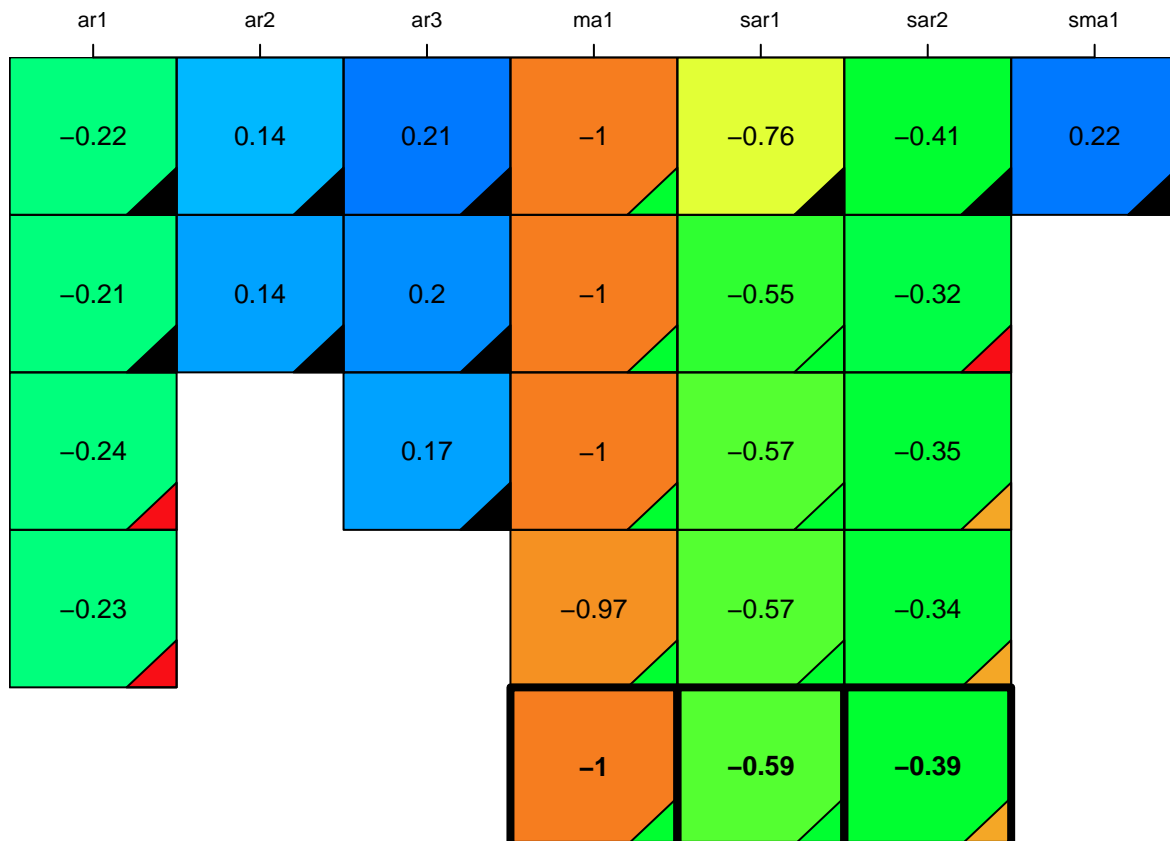

aic

coefficients

p-value