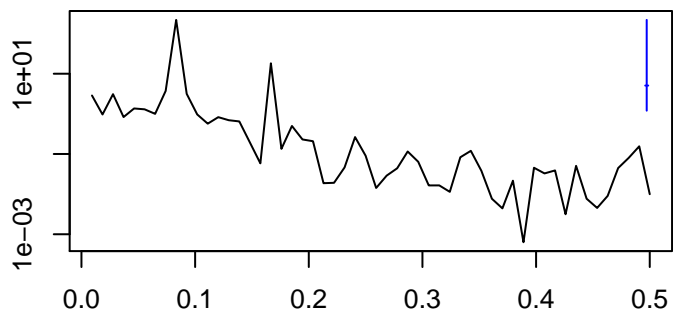

Observed

frequency
bandwidth = 0.00267

Trend

frequency
bandwidth = 0.00301

Seasonal

frequency
bandwidth = 0.00267

Random

frequency
bandwidth = 0.00301