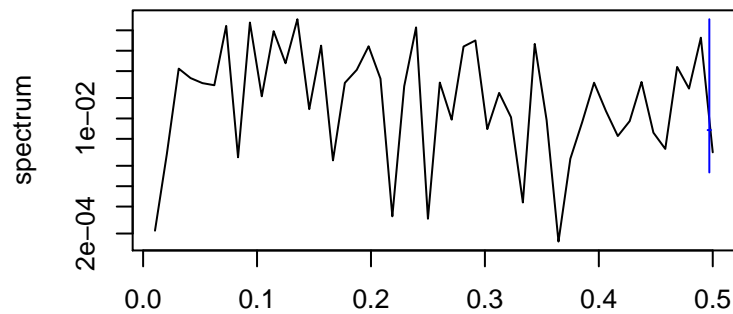

Observed

frequency
bandwidth = 0.00267

Trend

frequency
bandwidth = 0.00301

Seasonal

frequency
bandwidth = 0.00267

Random

frequency
bandwidth = 0.00301