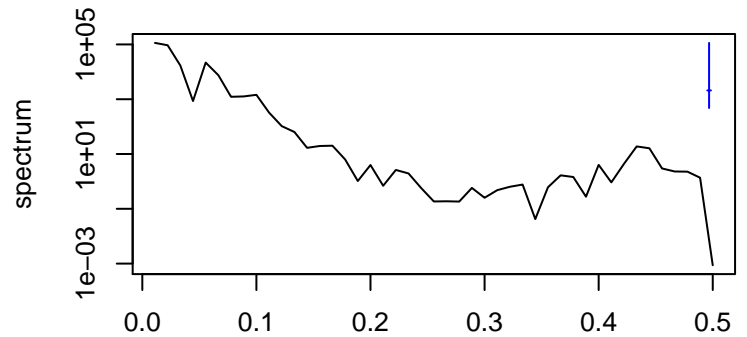

Observed

frequency
bandwidth = 0.00321

Trend

frequency
bandwidth = 0.00321

Seasonal

frequency
bandwidth = 0.00321

Remainder

frequency
bandwidth = 0.00321