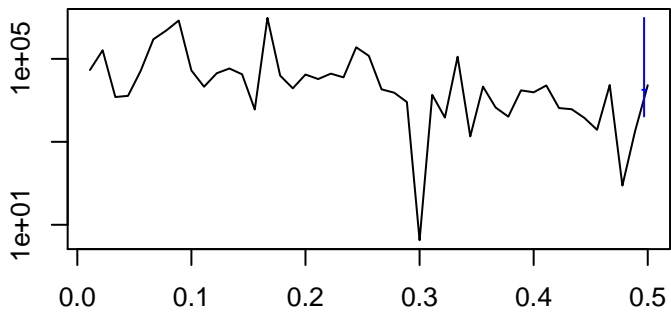

Observed

frequency
bandwidth = 0.00321

Trend

frequency
bandwidth = 0.00321

Seasonal

frequency
bandwidth = 0.00321

Remainder

frequency
bandwidth = 0.00321