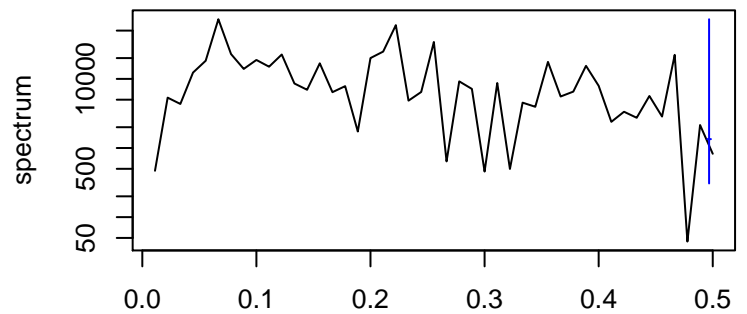

Observed

frequency
bandwidth = 0.00321

Trend

frequency
bandwidth = 0.00321

Seasonal

frequency
bandwidth = 0.00321

Remainder

frequency
bandwidth = 0.00321