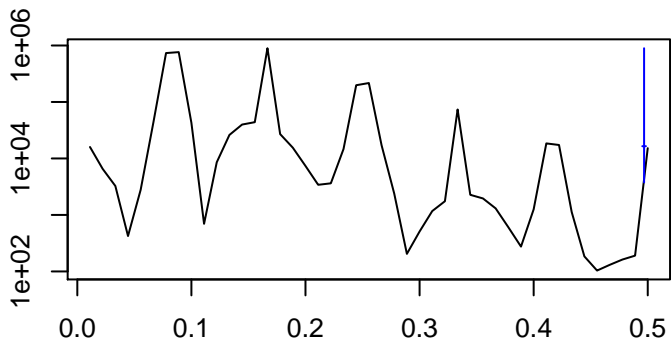

Observed

frequency
bandwidth = 0.00321

Trend

frequency
bandwidth = 0.00321

Seasonal

frequency
bandwidth = 0.00321

Remainder

frequency
bandwidth = 0.00321