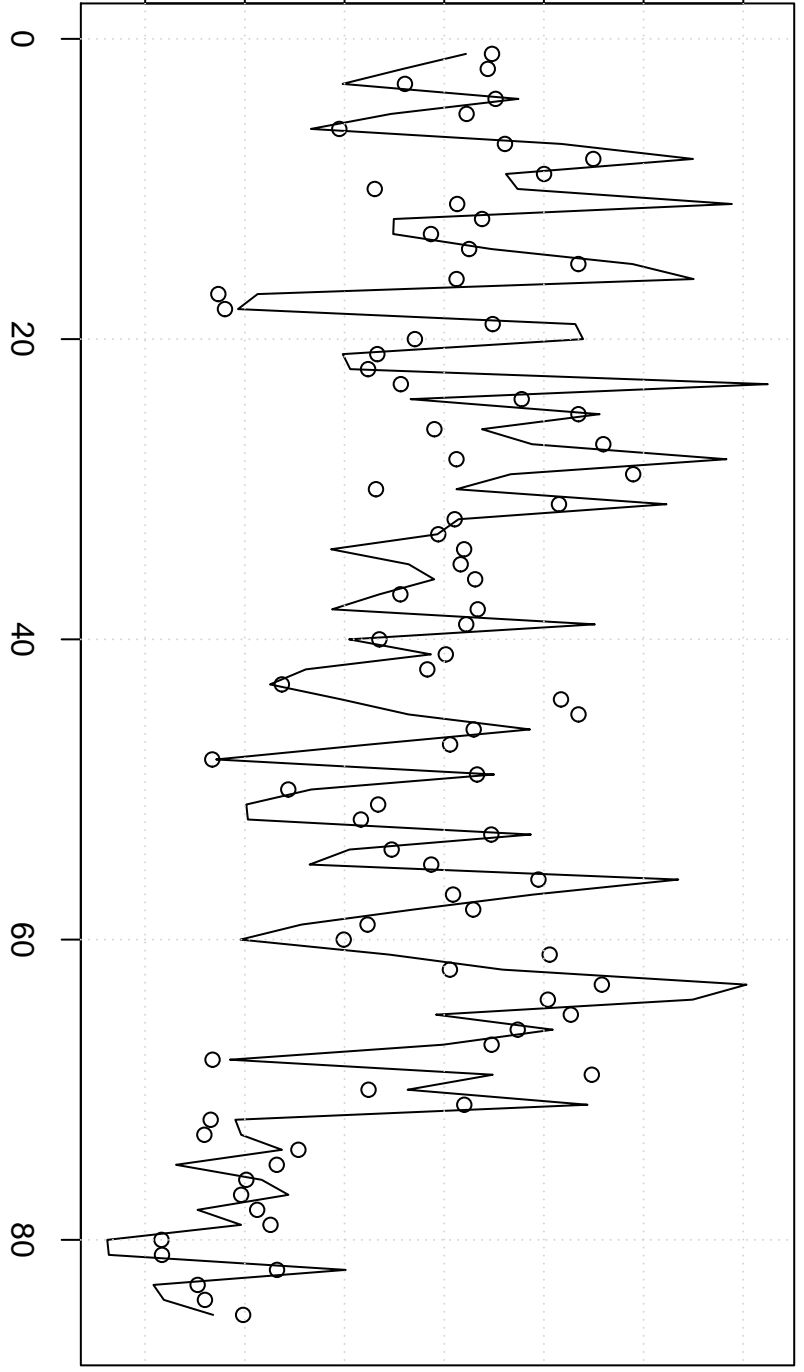

value of Actuals and Interpolation (dots)

50000 150000 250000 350000

Actuals and Interpolation

time or index