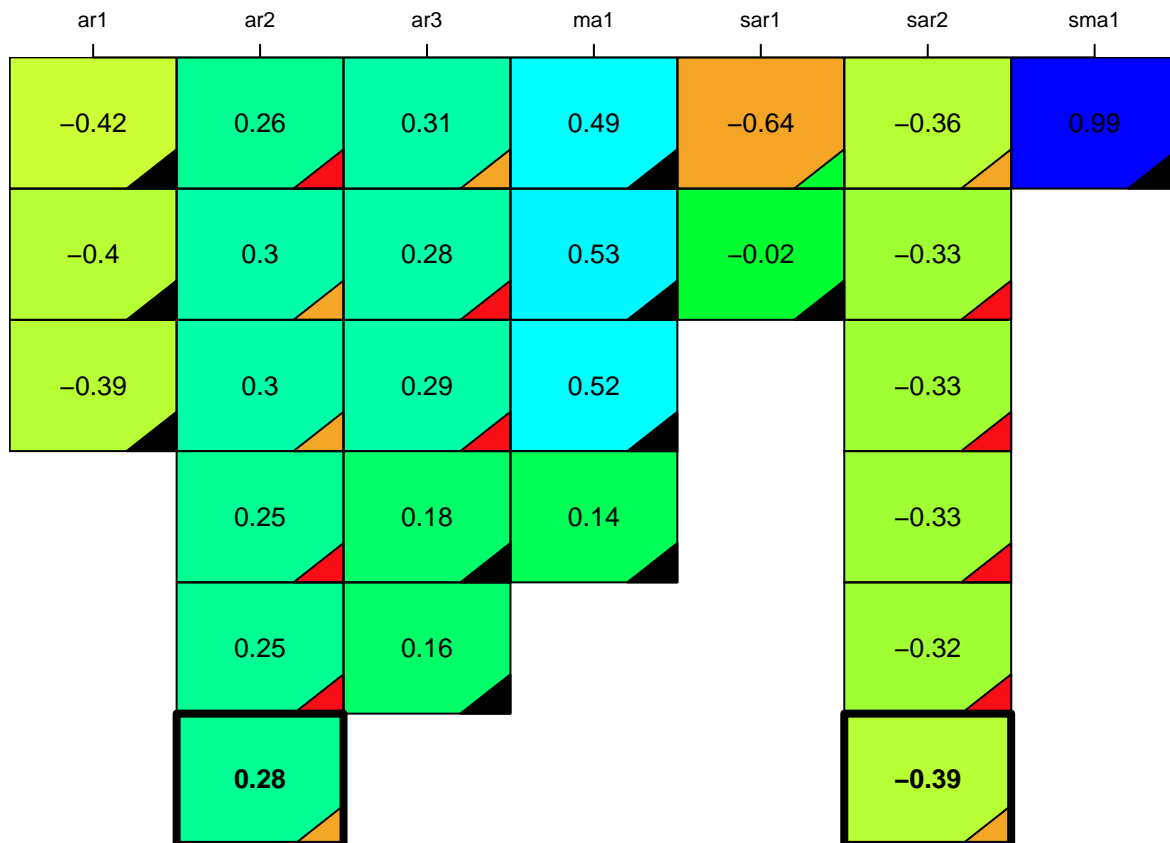

aic

coefficients

p-value