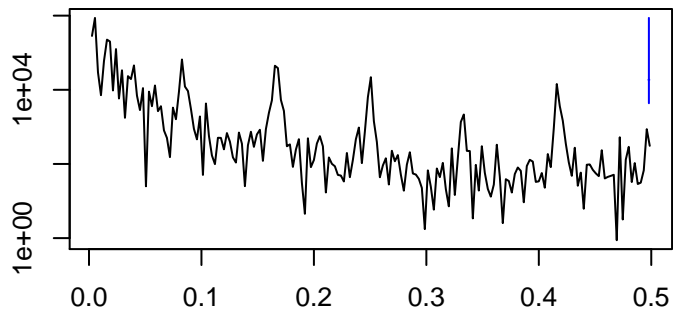

Observed

frequency
bandwidth = 0.00077

Trend

frequency
bandwidth = 0.00077

Seasonal

frequency
bandwidth = 0.00077

Remainder

frequency
bandwidth = 0.00077