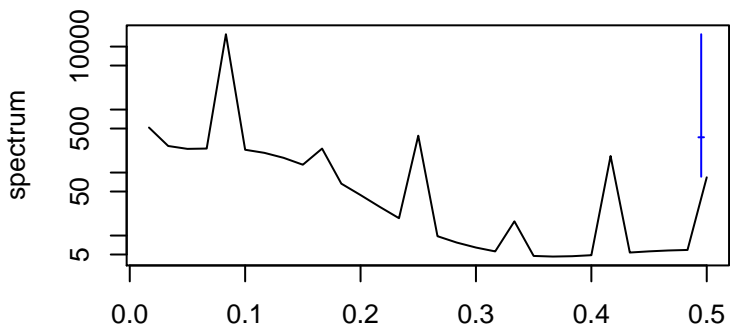

Observed

frequency
bandwidth = 0.00481

Trend

frequency
bandwidth = 0.00601

Seasonal

frequency
bandwidth = 0.00481

Random

frequency
bandwidth = 0.00601