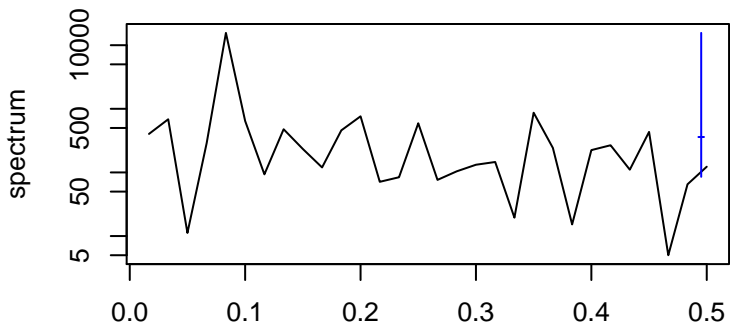

Observed

frequency
bandwidth = 0.00481

Trend

frequency
bandwidth = 0.00601

Seasonal

frequency
bandwidth = 0.00481

Random

frequency
bandwidth = 0.00601