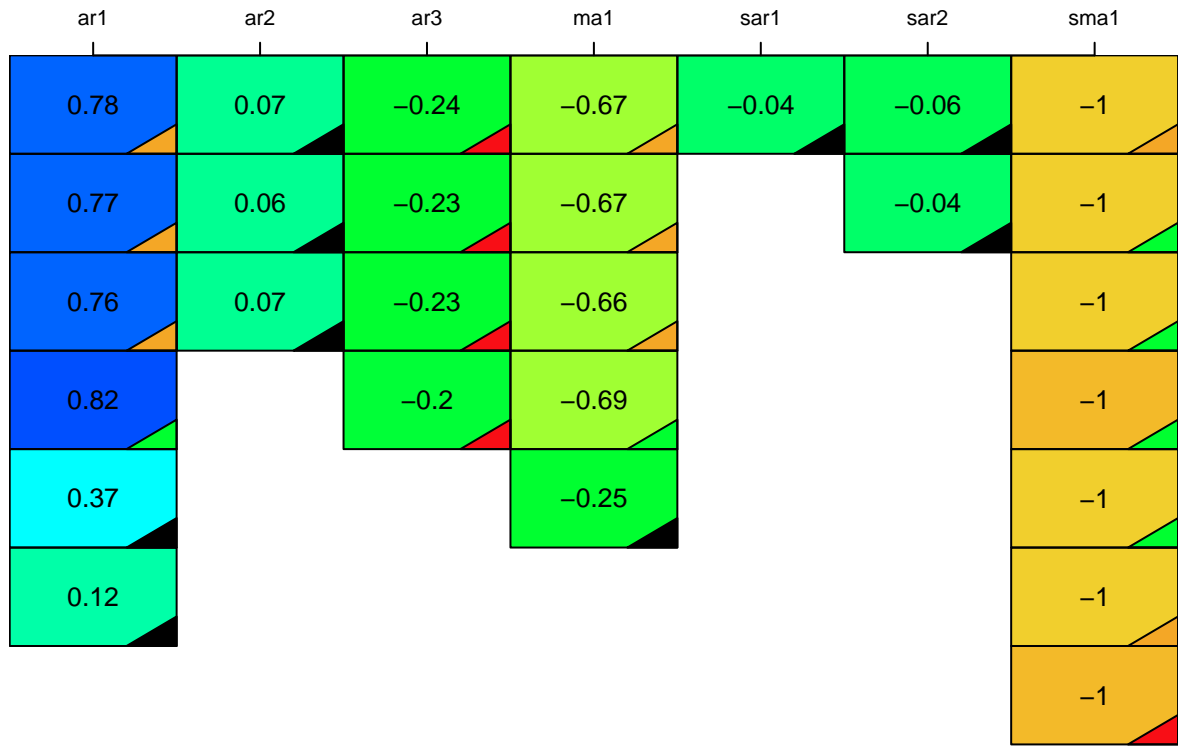

aic

coefficients

p-value