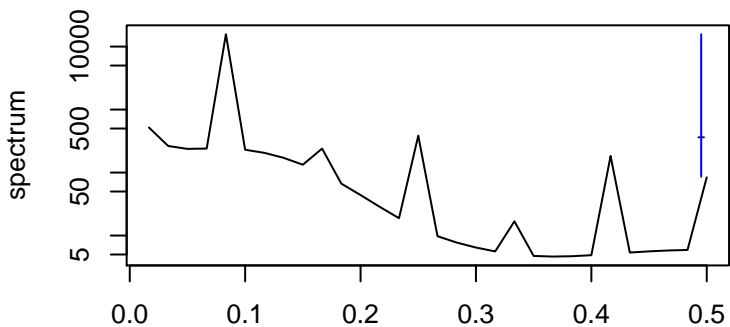

Observed

frequency
bandwidth = 0.00481

Trend

frequency
bandwidth = 0.00601

Seasonal

frequency
bandwidth = 0.00481

Random

frequency
bandwidth = 0.00601