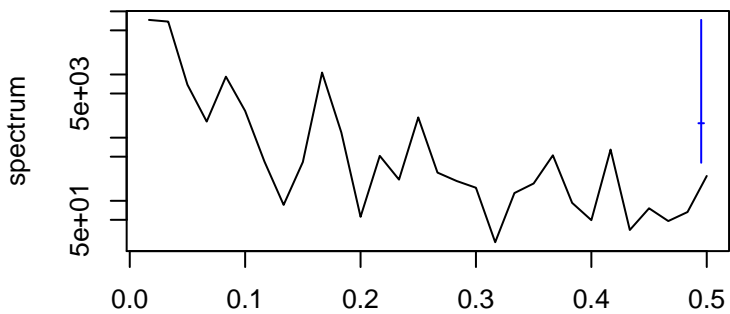

Observed

frequency
bandwidth = 0.00481

Level

frequency
bandwidth = 0.00481

Seasonal

frequency
bandwidth = 0.00481

Standardized Residuals

frequency
bandwidth = 0.00481