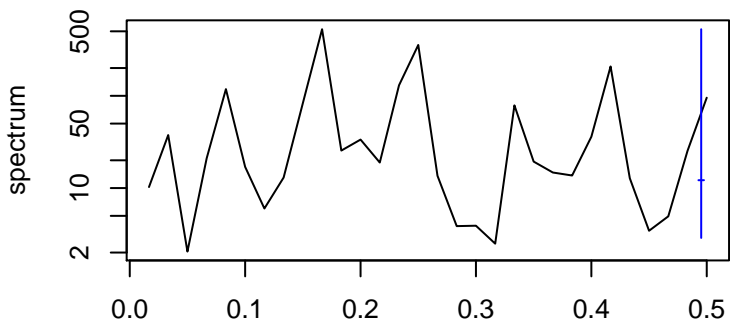

Observed

frequency
bandwidth = 0.00481

Level

frequency
bandwidth = 0.00481

Seasonal

frequency
bandwidth = 0.00481

Standardized Residuals

frequency
bandwidth = 0.00481