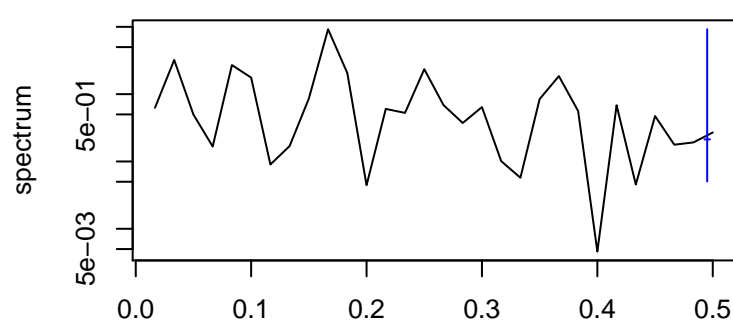

Observed

frequency
bandwidth = 0.00481

Level

frequency
bandwidth = 0.00481

Seasonal

frequency
bandwidth = 0.00481

Standardized Residuals

frequency
bandwidth = 0.00481