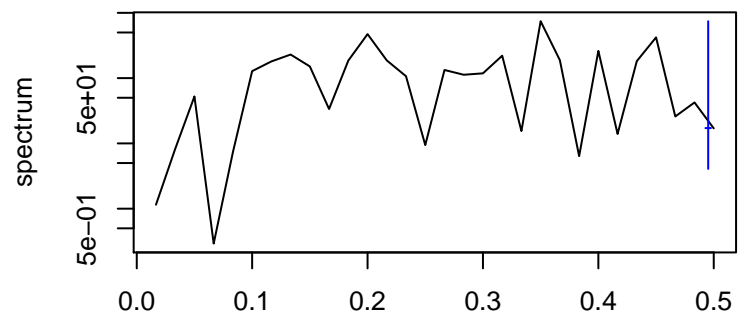

Observed

frequency
bandwidth = 0.00481

Trend

frequency
bandwidth = 0.00481

Seasonal

frequency
bandwidth = 0.00481

Remainder

frequency
bandwidth = 0.00481