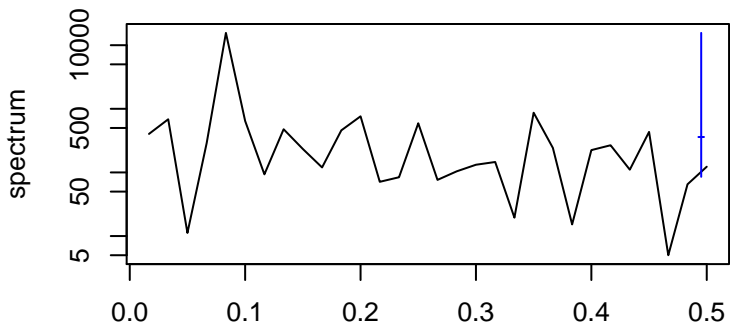

Observed

frequency
bandwidth = 0.00481

Trend

frequency
bandwidth = 0.00481

Seasonal

frequency
bandwidth = 0.00481

Remainder

frequency
bandwidth = 0.00481