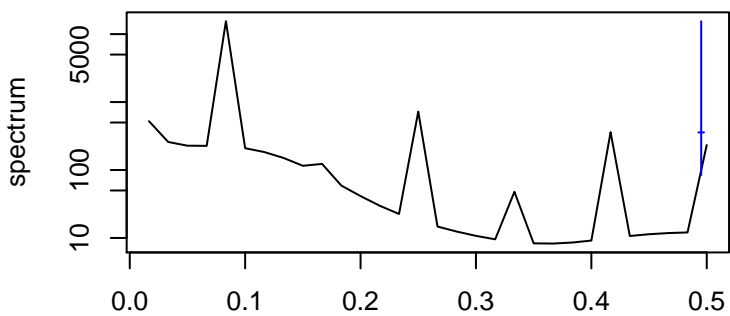

Observed

frequency
bandwidth = 0.00481

Trend

frequency
bandwidth = 0.00481

Seasonal

frequency
bandwidth = 0.00481

Remainder

frequency
bandwidth = 0.00481