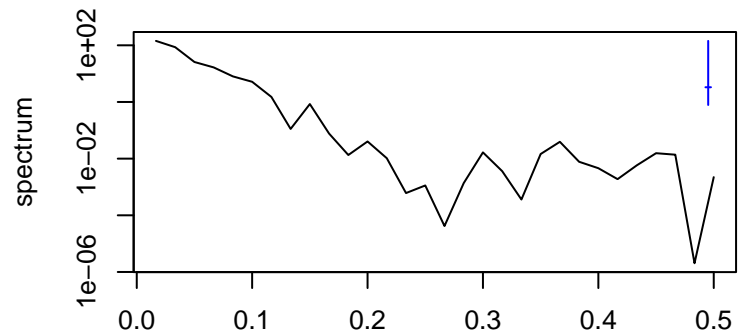

Observed

frequency
bandwidth = 0.00481

Trend

frequency
bandwidth = 0.00481

Seasonal

frequency
bandwidth = 0.00481

Remainder

frequency
bandwidth = 0.00481