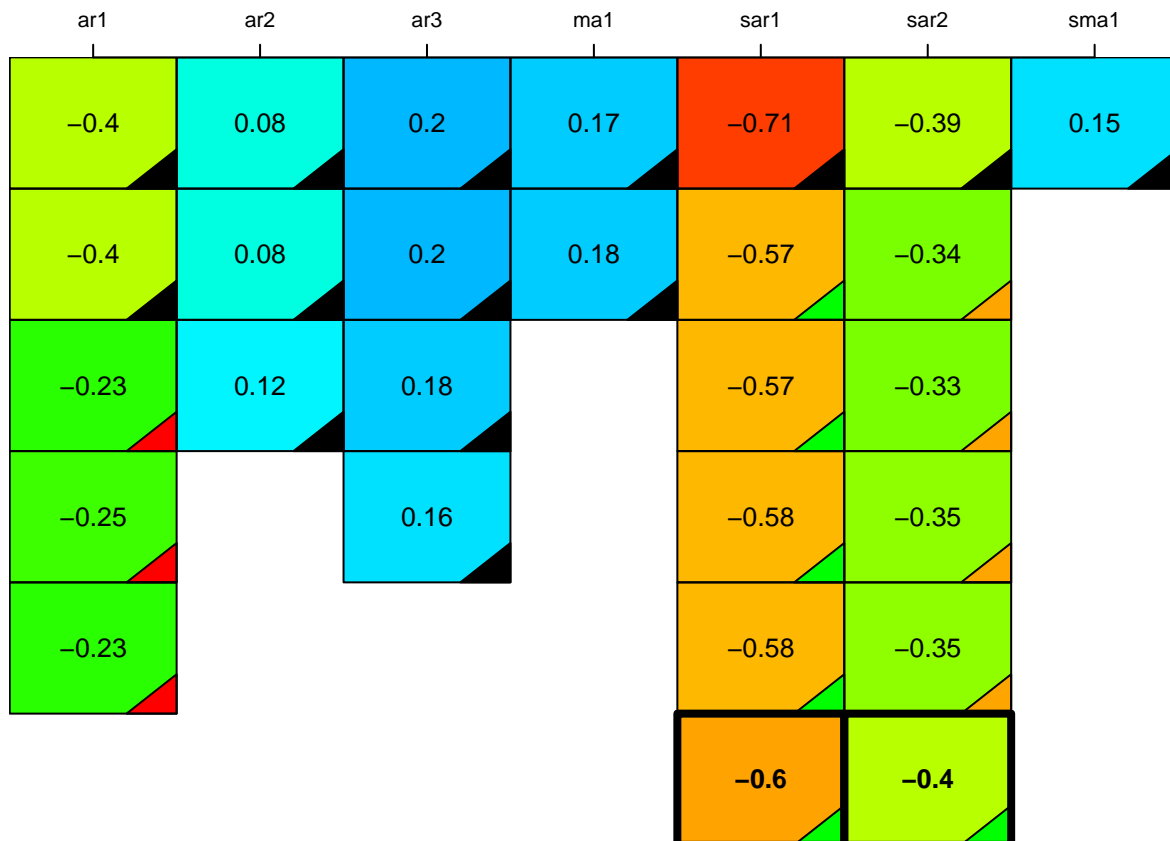

aic

coefficients

p-value