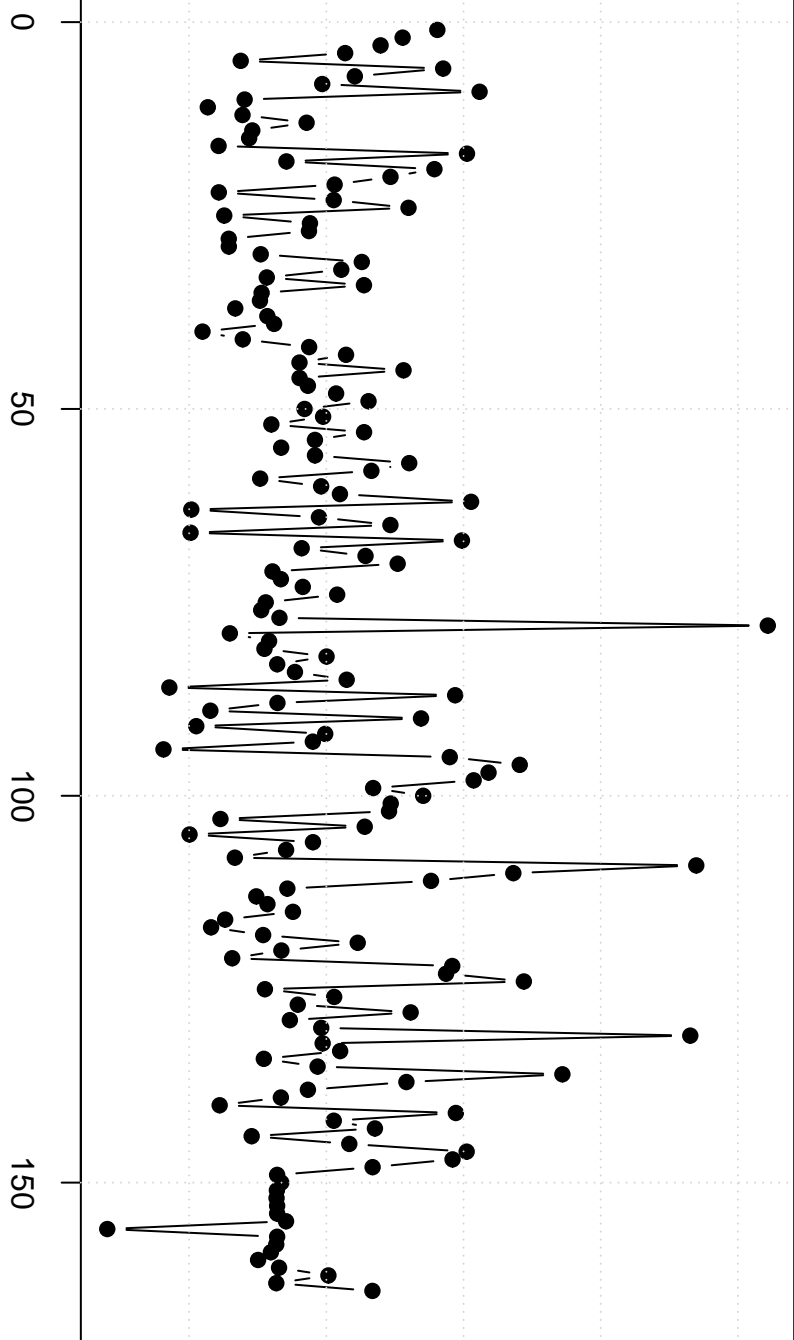

value of Residuals

-50000 0 50000 100000 150000

time or index

Residuals