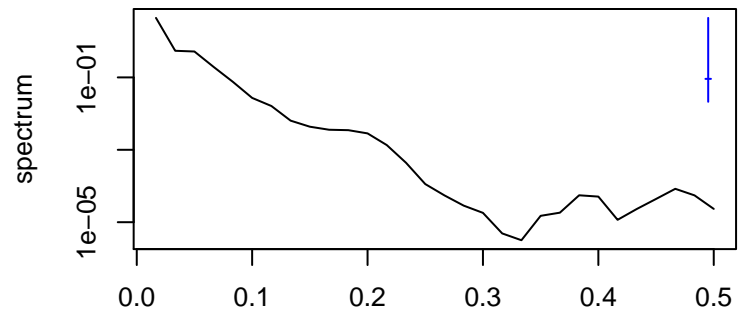

Observed

frequency
bandwidth = 0.00481

Trend

frequency
bandwidth = 0.00481

Seasonal

frequency
bandwidth = 0.00481

Remainder

frequency
bandwidth = 0.00481