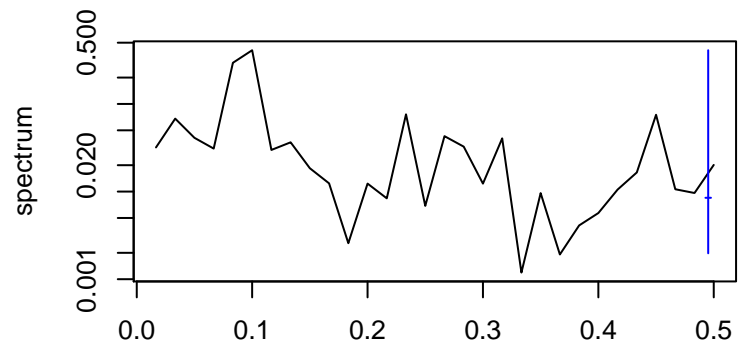

Observed

frequency
bandwidth = 0.00481

Trend

frequency
bandwidth = 0.00481

Seasonal

frequency
bandwidth = 0.00481

Remainder

frequency
bandwidth = 0.00481