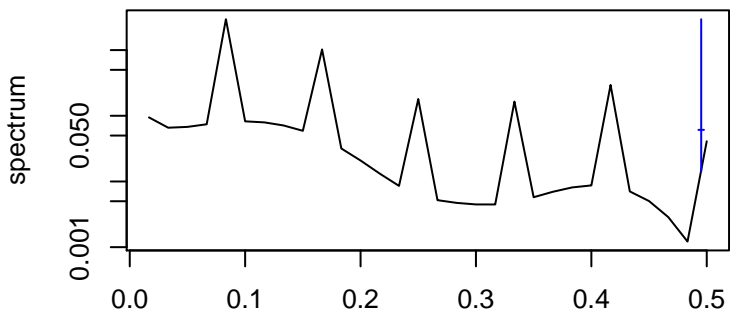

Observed

frequency
bandwidth = 0.00481

Trend

frequency
bandwidth = 0.00481

Seasonal

frequency
bandwidth = 0.00481

Remainder

frequency
bandwidth = 0.00481