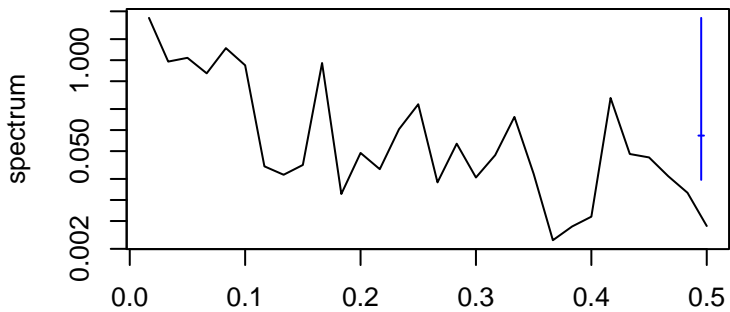

Observed

frequency
bandwidth = 0.00481

Trend

frequency
bandwidth = 0.00481

Seasonal

frequency
bandwidth = 0.00481

Remainder

frequency
bandwidth = 0.00481