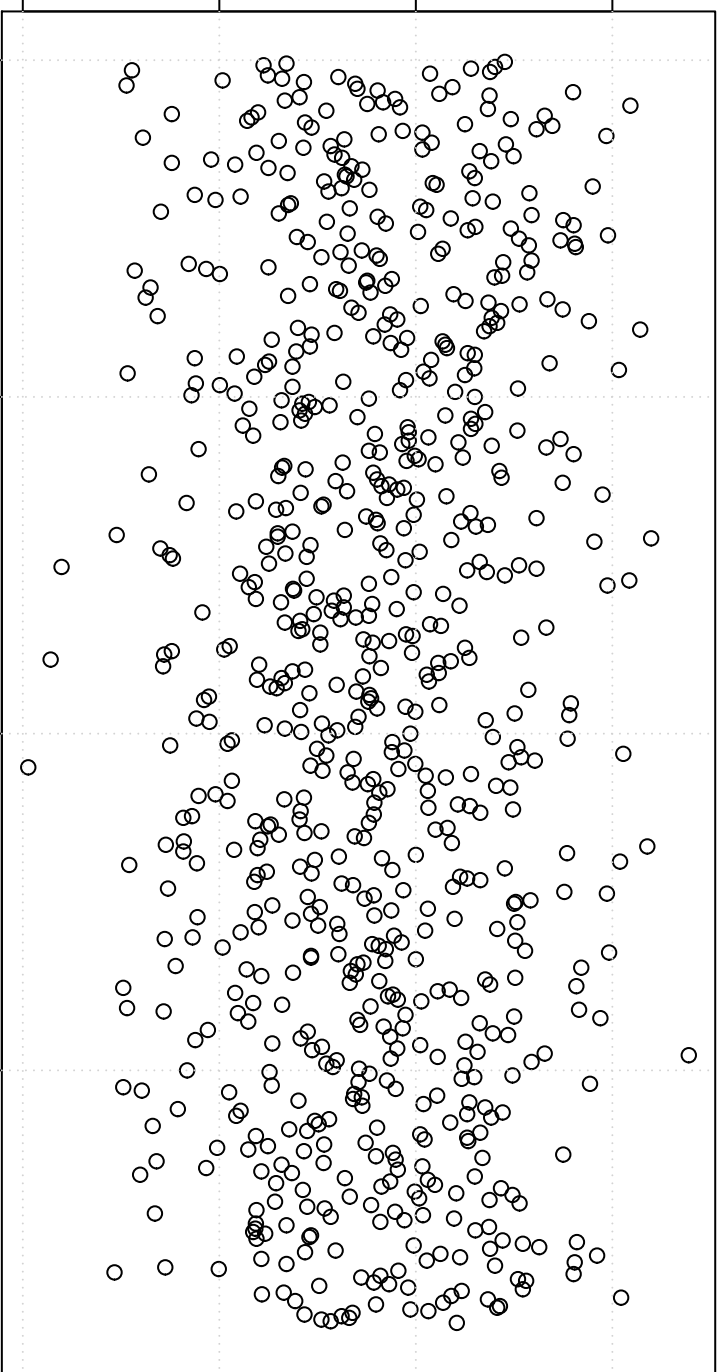

simulated values

0.70 0.75 0.80 0.85

0

200

400

600

Index

Simulation of Mean