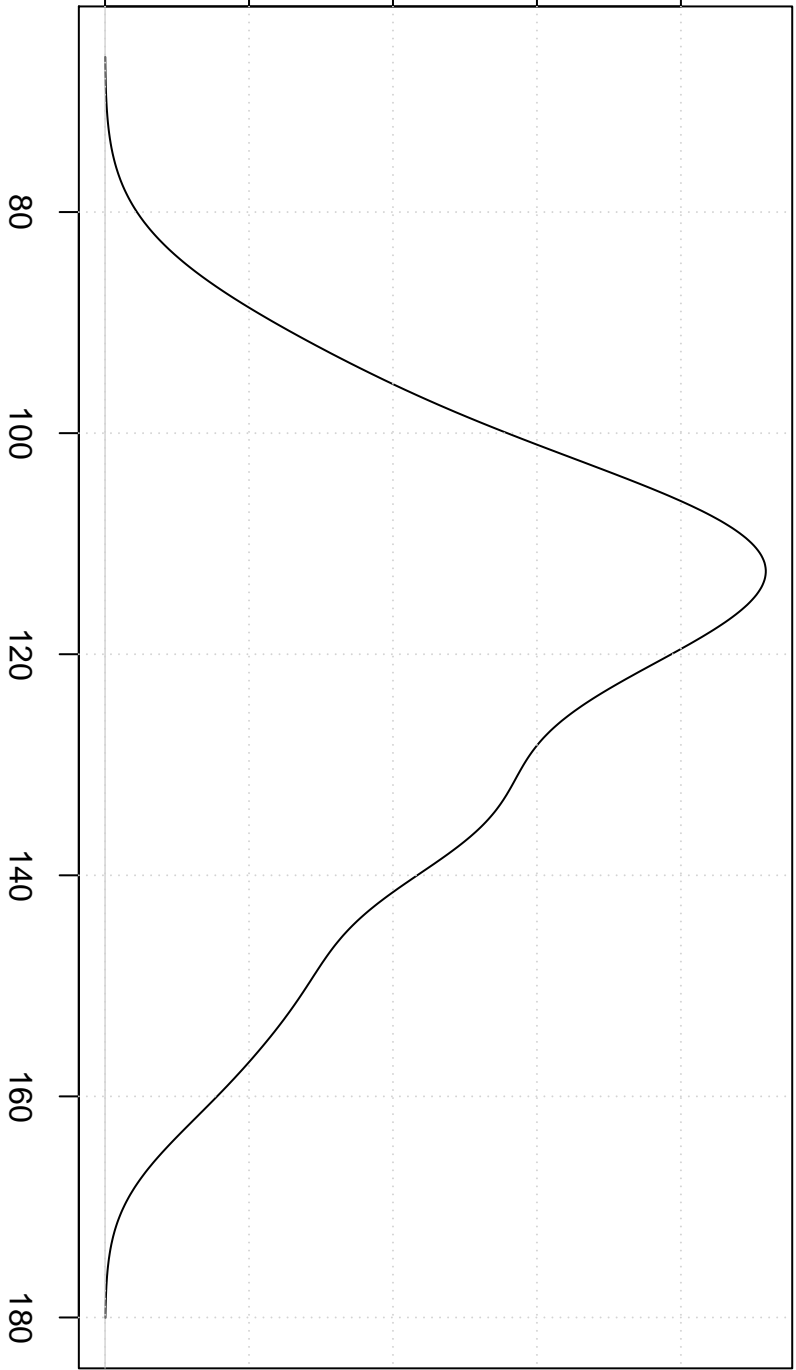

Density

0.000 0.005 0.010 0.015 0.020

Gaussian Kernel