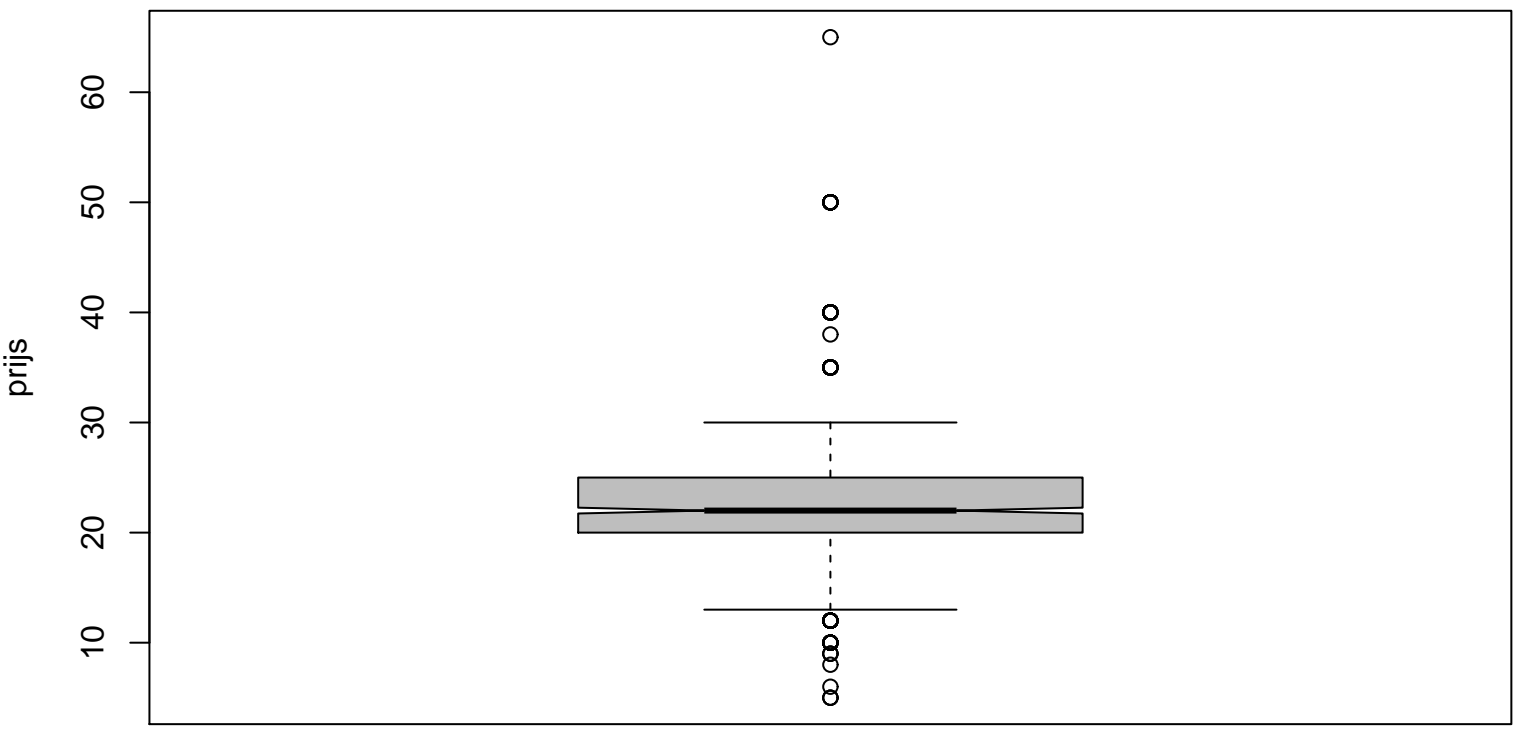

Notched Boxplots

Reeks maximumprijs studio 100 show(2005)