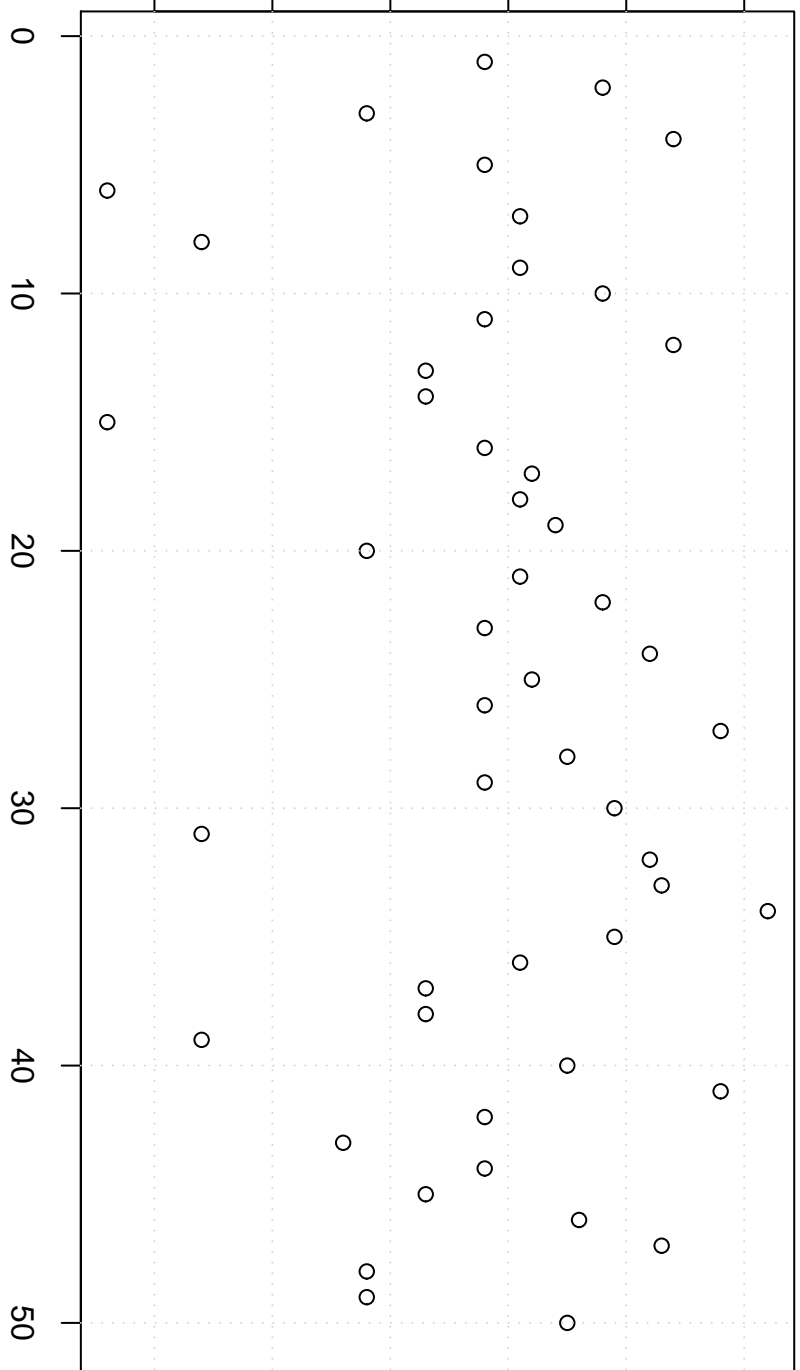

simulated values

34.5 35.0 35.5 36.0 36.5 37.0

Index

Simulation of Median