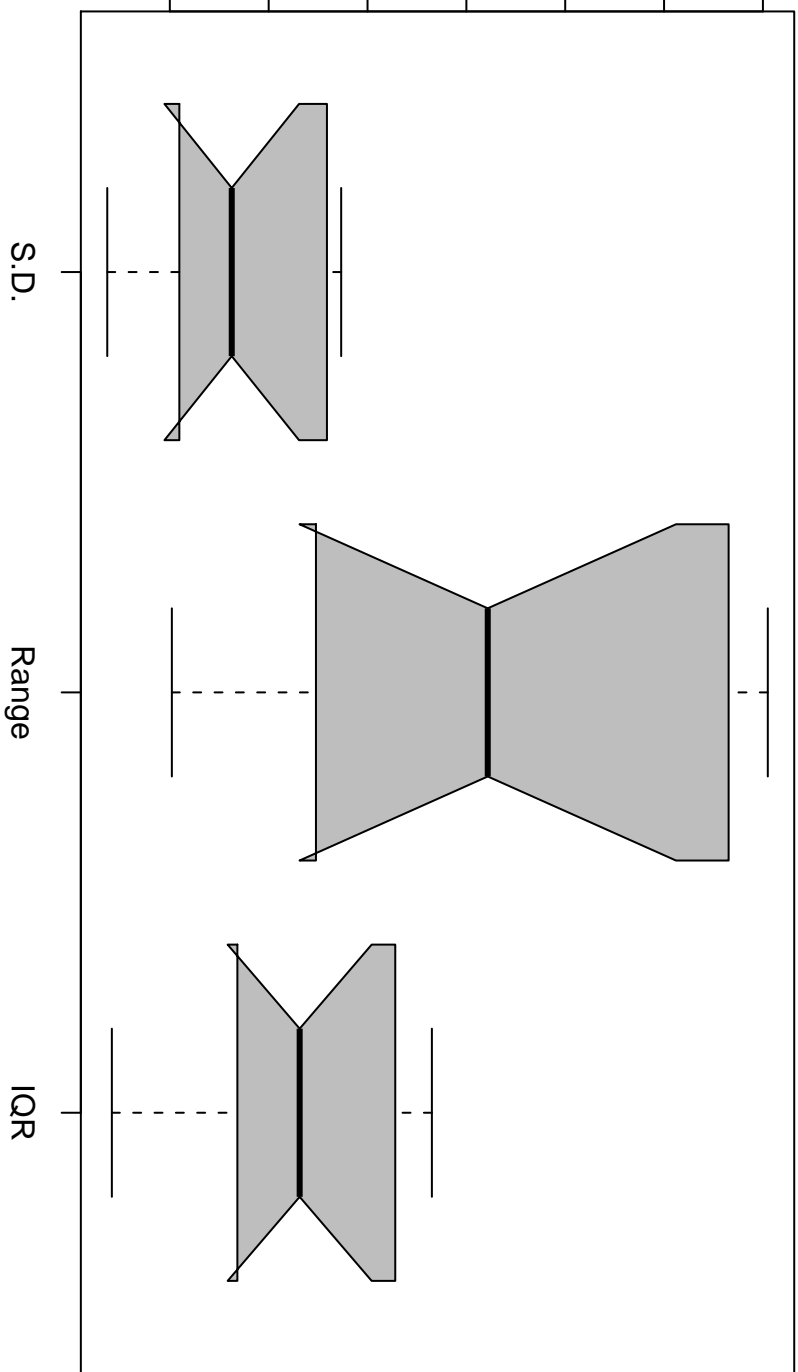

Overall Variability

2000 4000 6000 8000 12000

Notched Box Plots