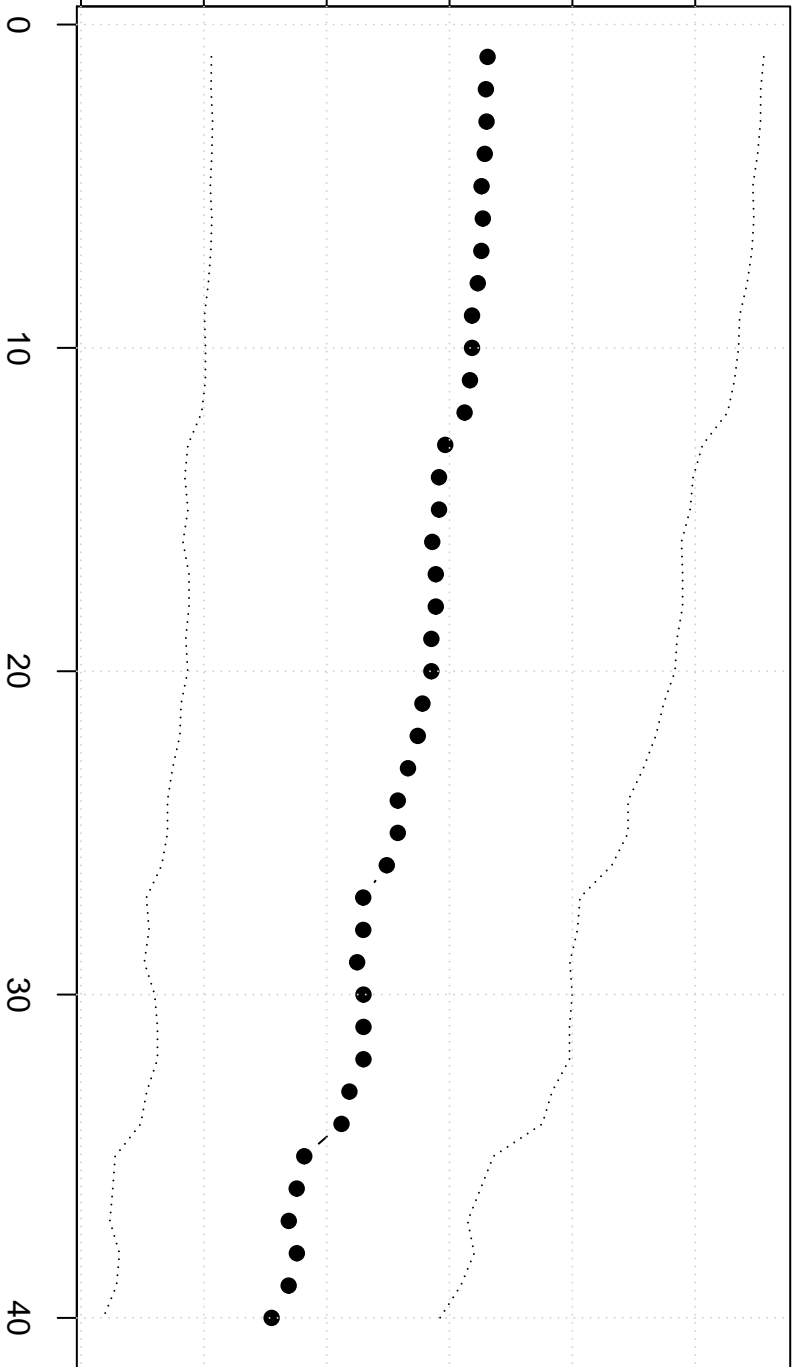

Winsorized Mean(j/n)

850000

950000

1050000

Omzet product X – Centrummaten