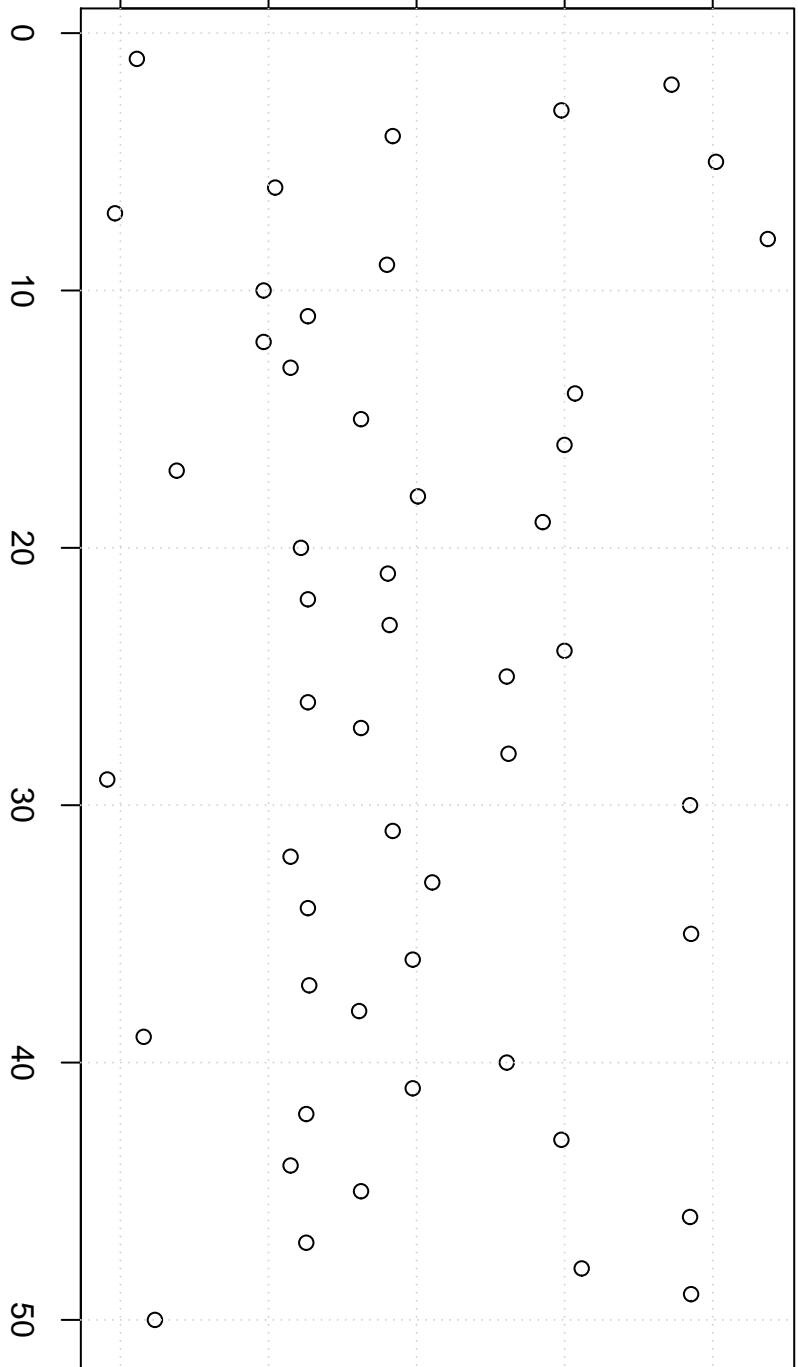

simulated values

12000 13000 14000 15000 16000

Simulation of Median

Index