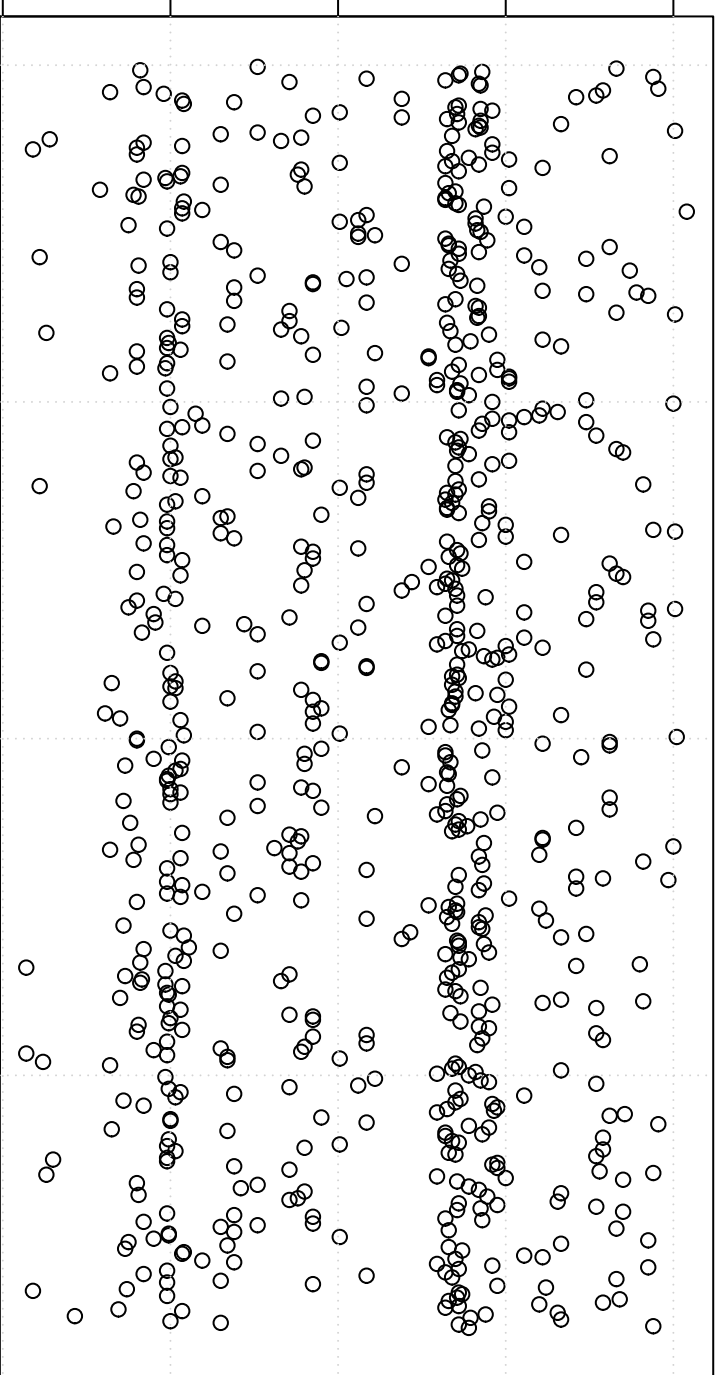

simulated values

10.5 11.0 11.5 12.0 12.5

0

200

400

600

Index

Simulation of Median