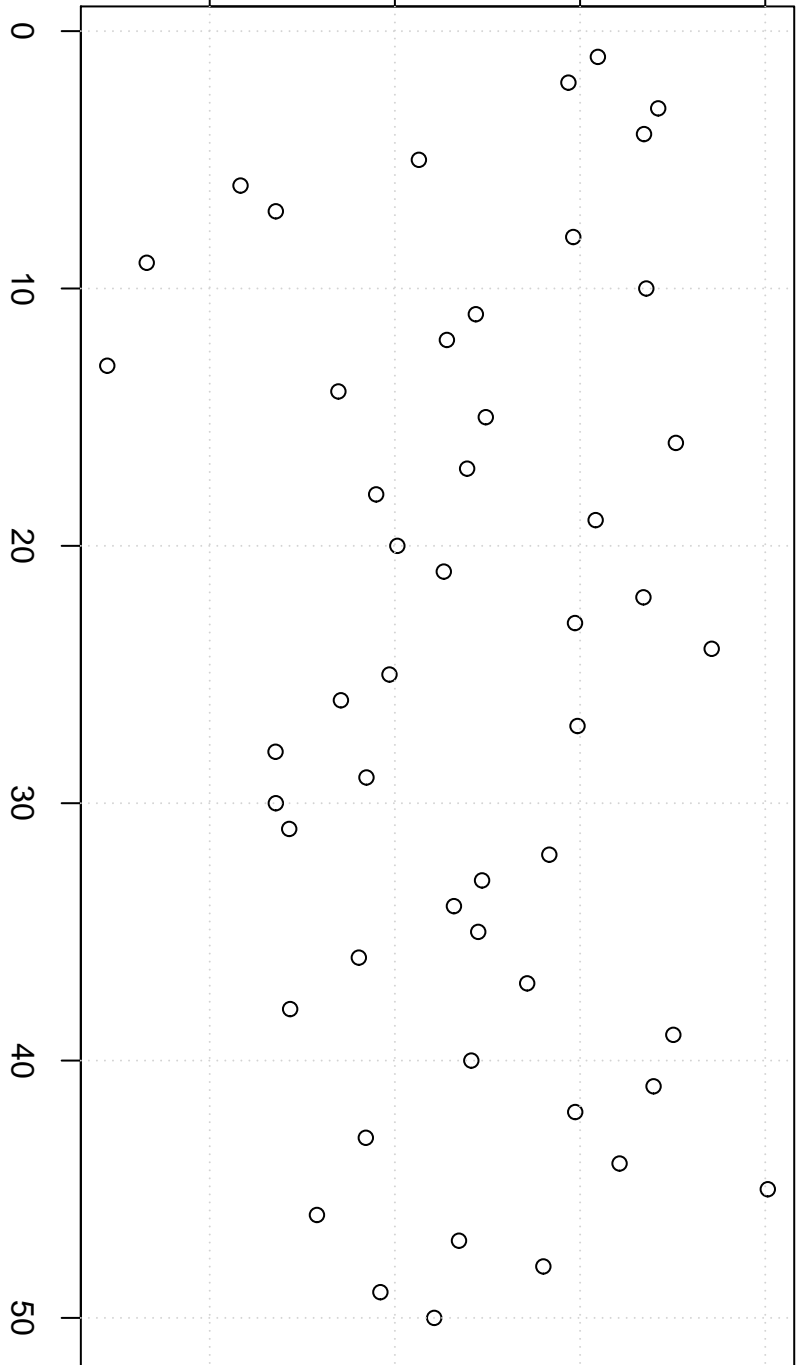

simulated values

2250

2300

2350

2400

Simulation of Mean

Index