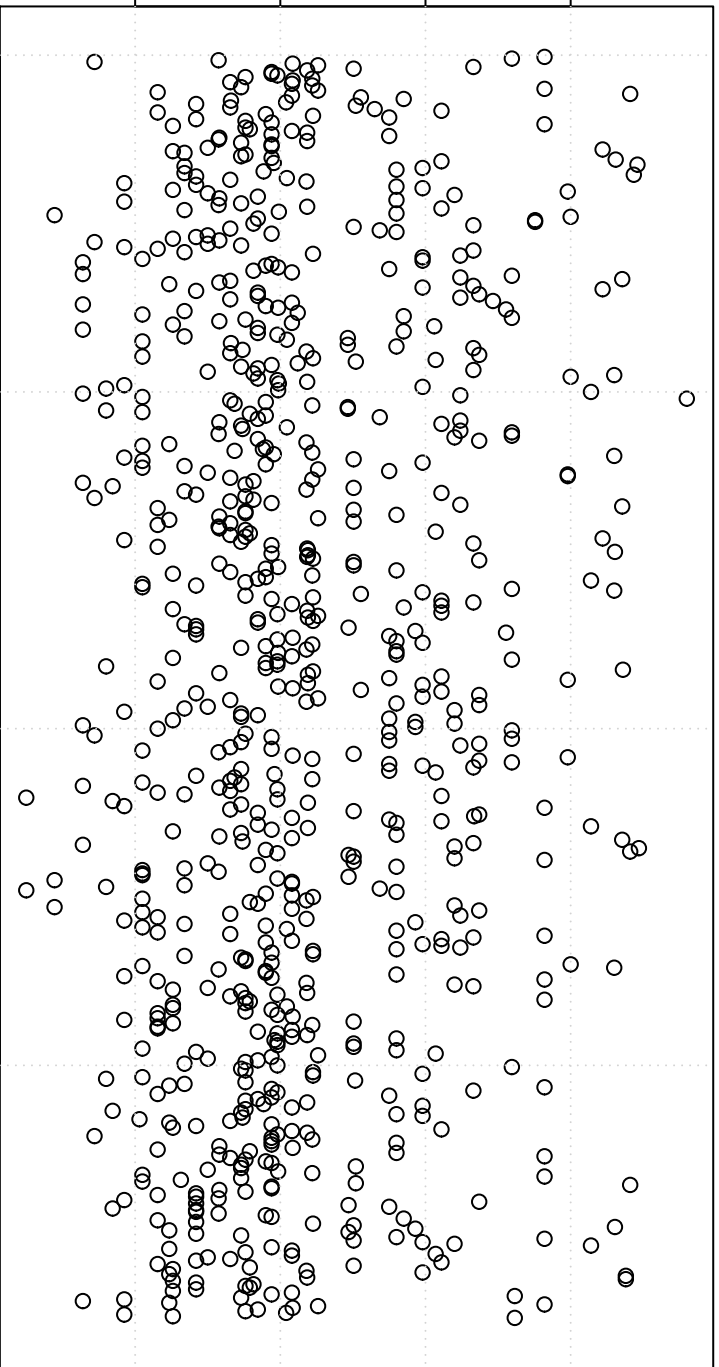

simulated values

1300 1400 1500 1600

0

200

400

600

Index

Simulation of Median