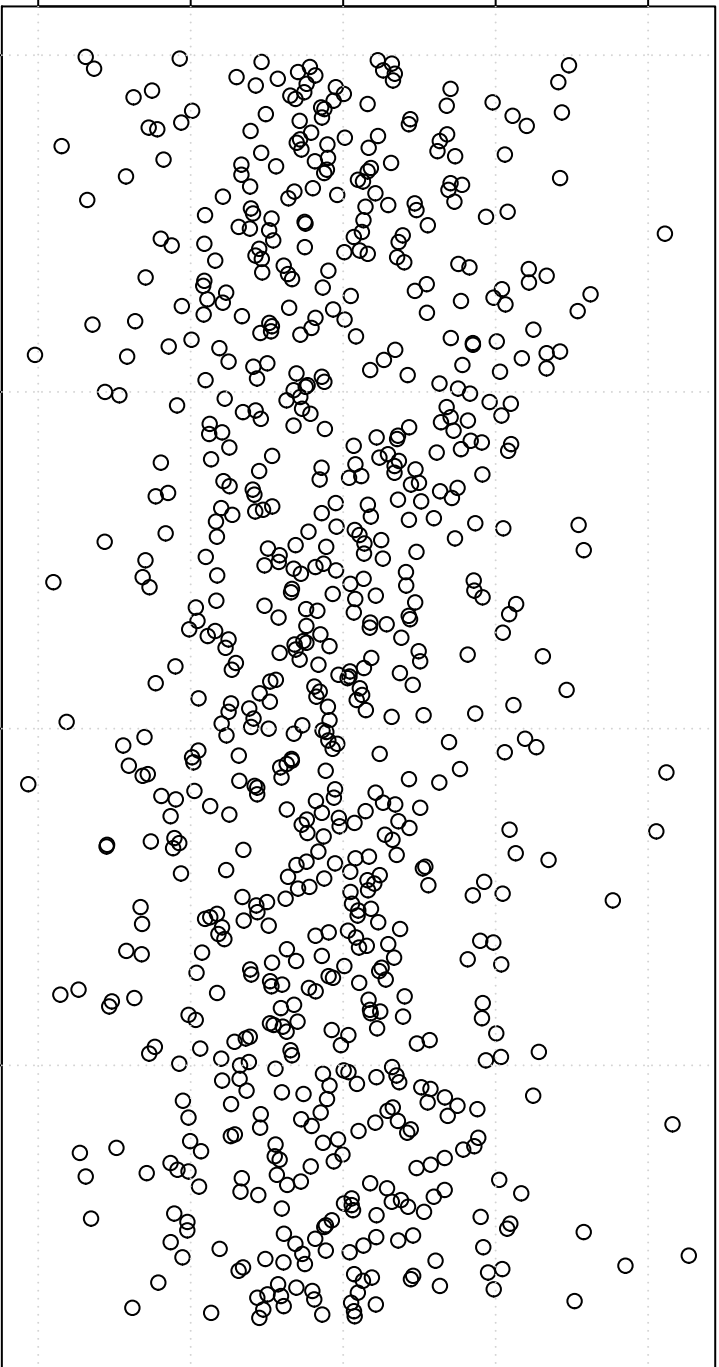

simulated values

14.5 15.0 15.5 16.0 16.5

0

200

400

600

Index

**Simulation of Mean**