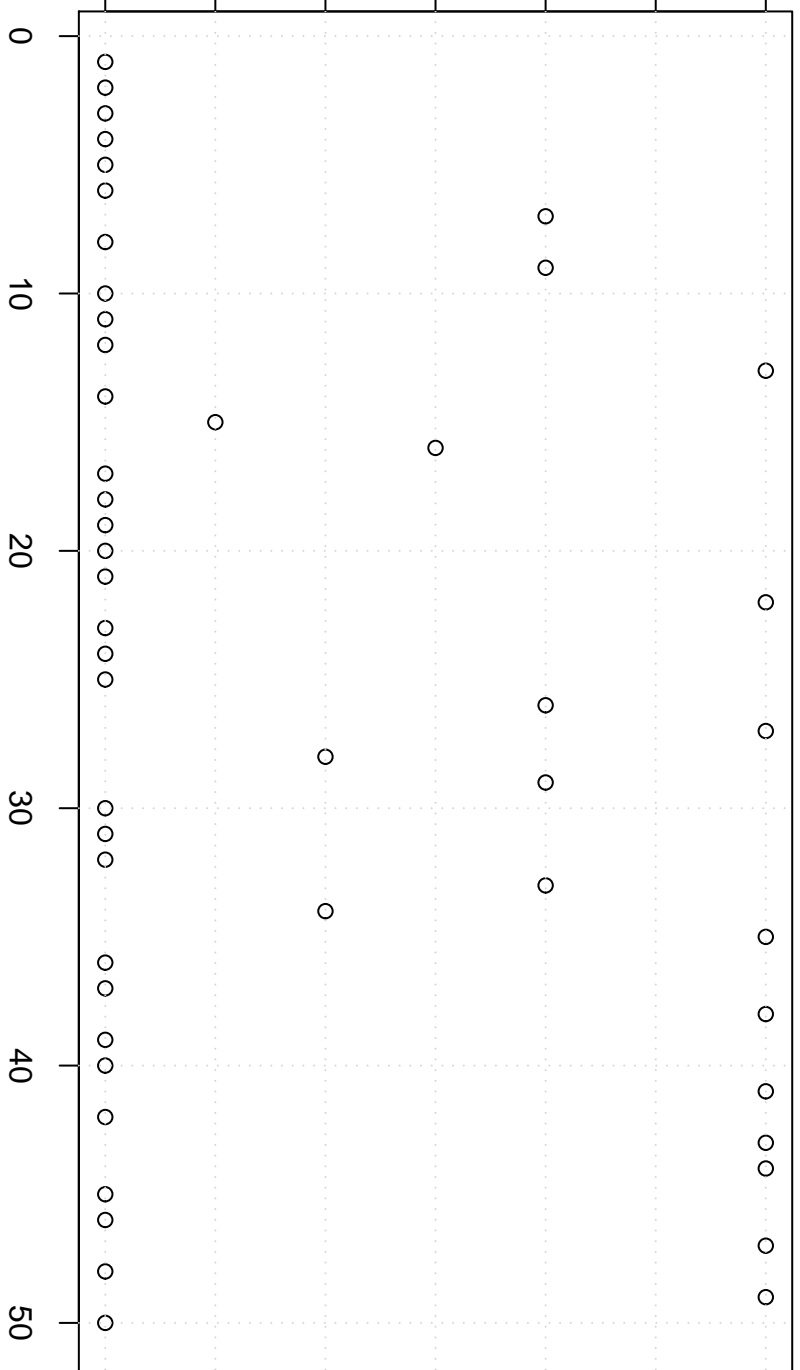

simulated values

22.0 22.5 23.0 23.5 24.0 24.5 25.0

Simulation of Median

Index