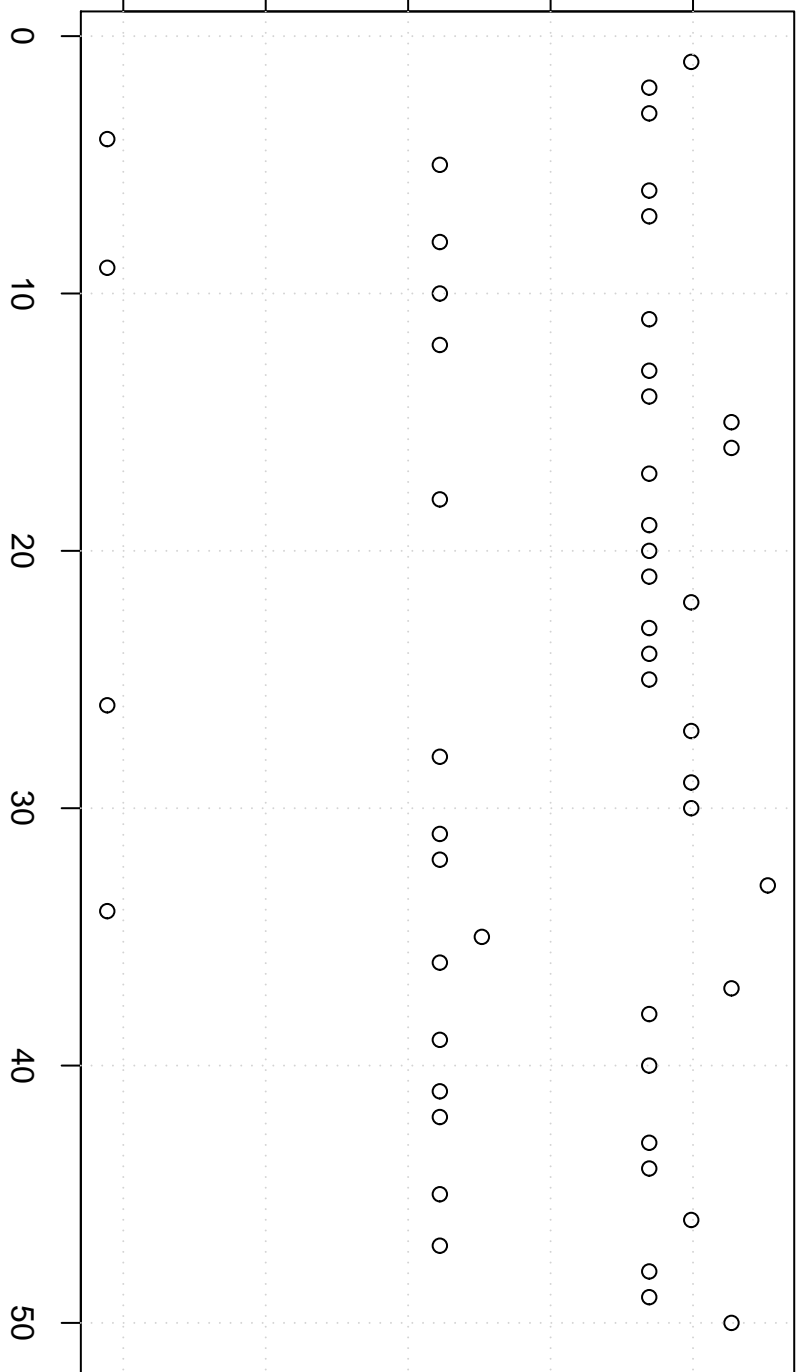

simulated values

11400 11600 11800 12000 12200

Simulation of Midrange

Index