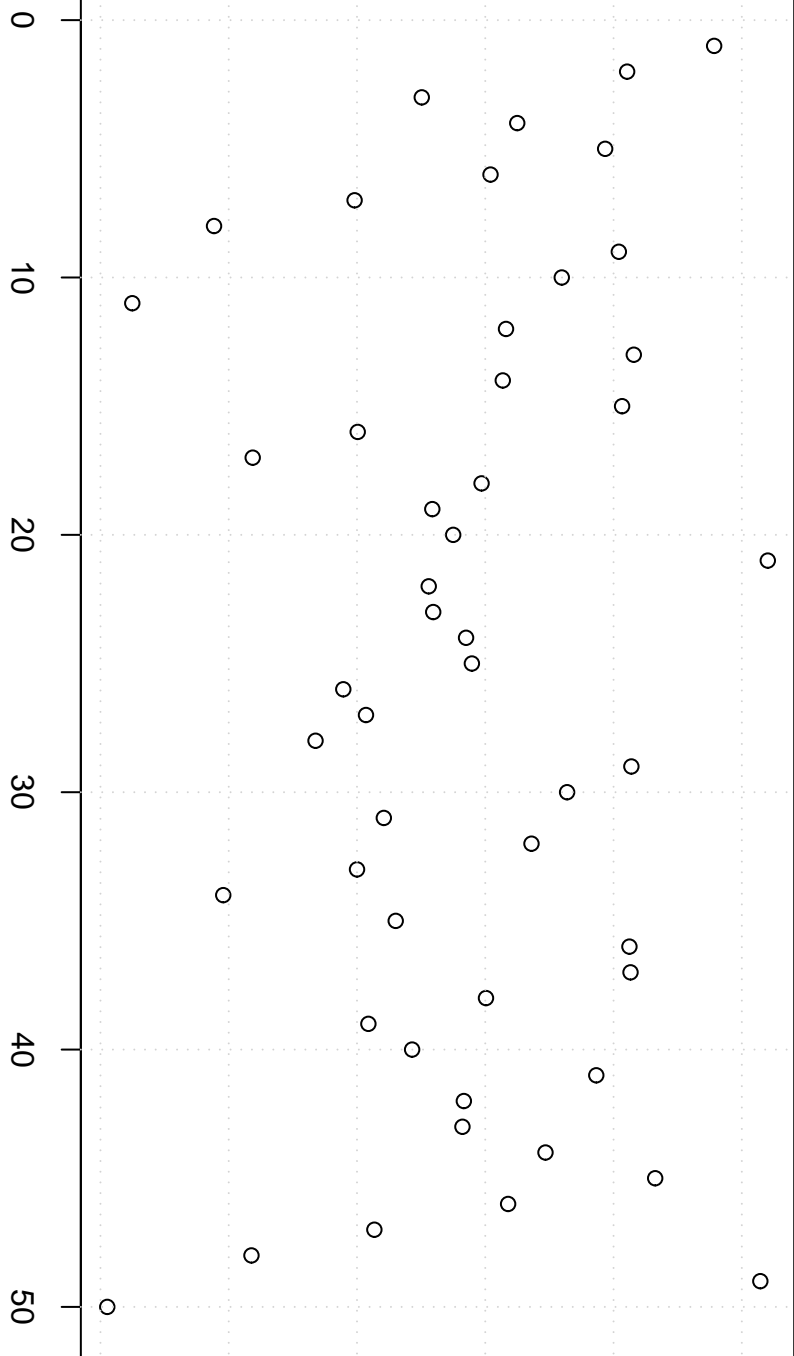

simulated values

130000

140000

150000

Index

Simulation of Mean