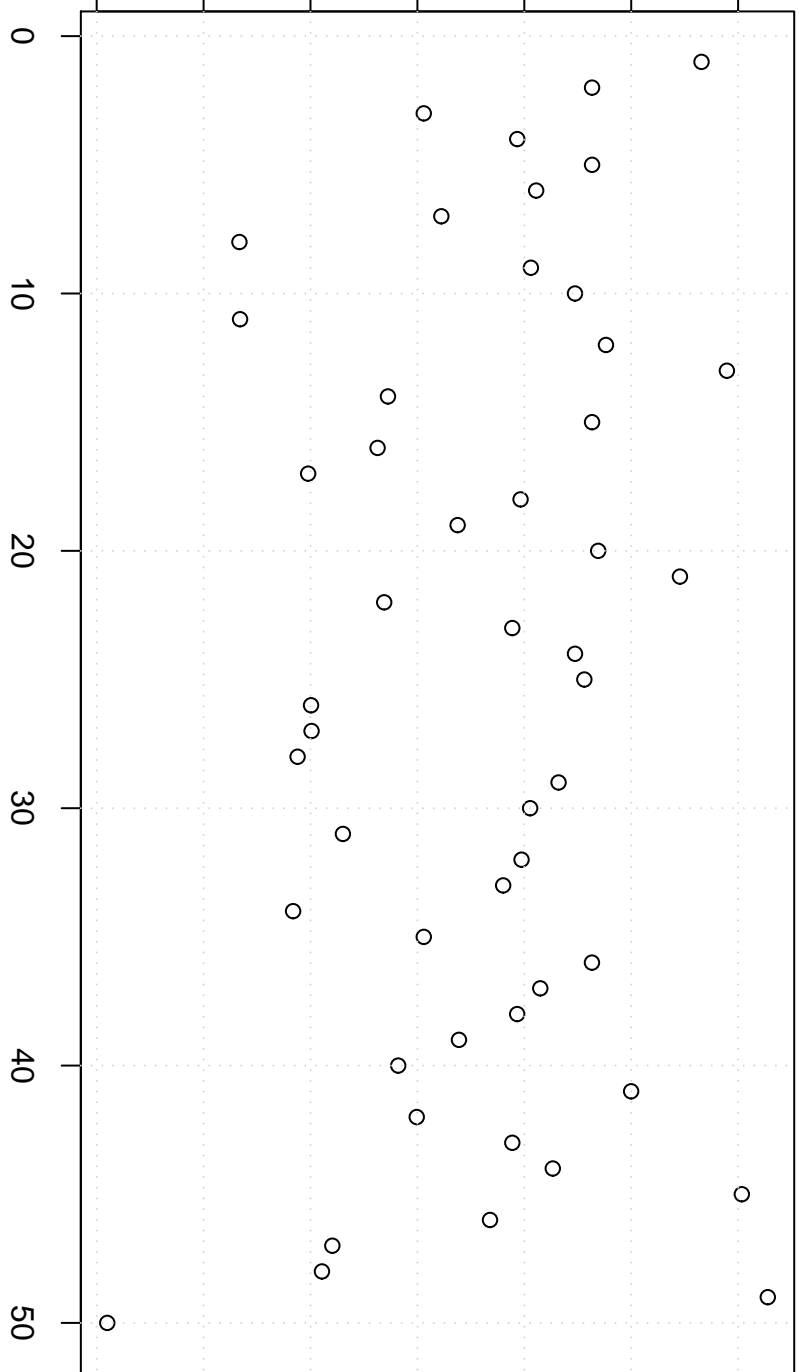

simulated values

125000 135000 145000 155000

Index

Simulation of Median