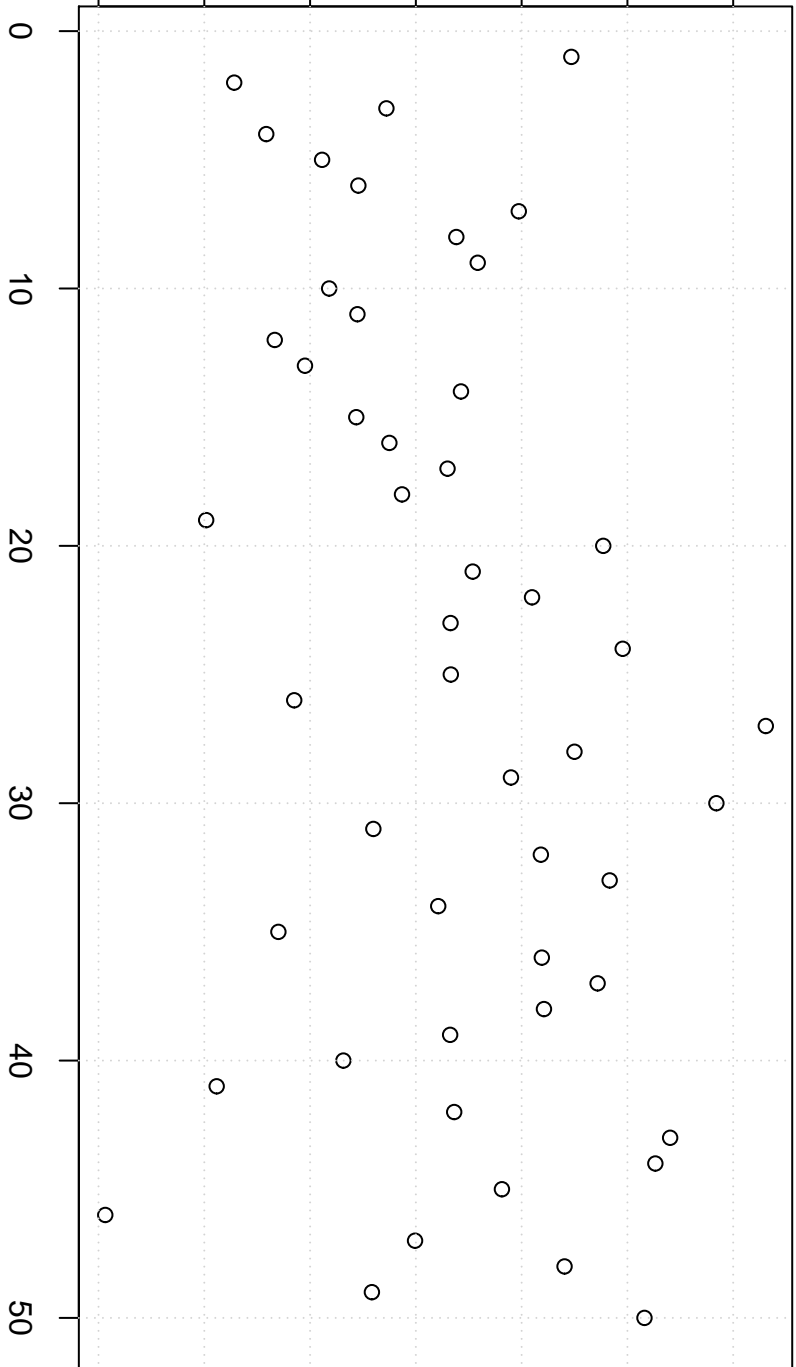

simulated values

8000 12000 16000 20000

Simulation of Mean

Index