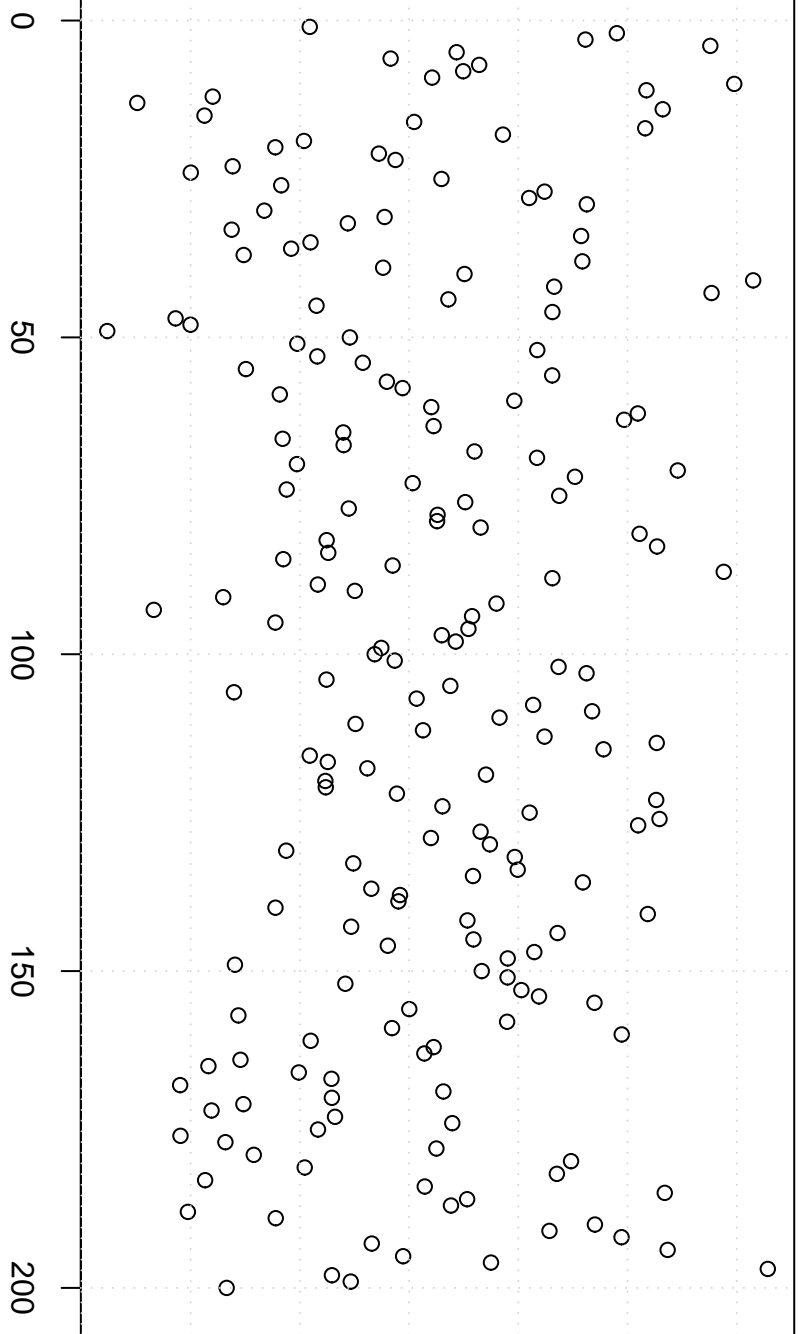

simulated values

8000 10000 14000 18000

Index

Simulation of Mean