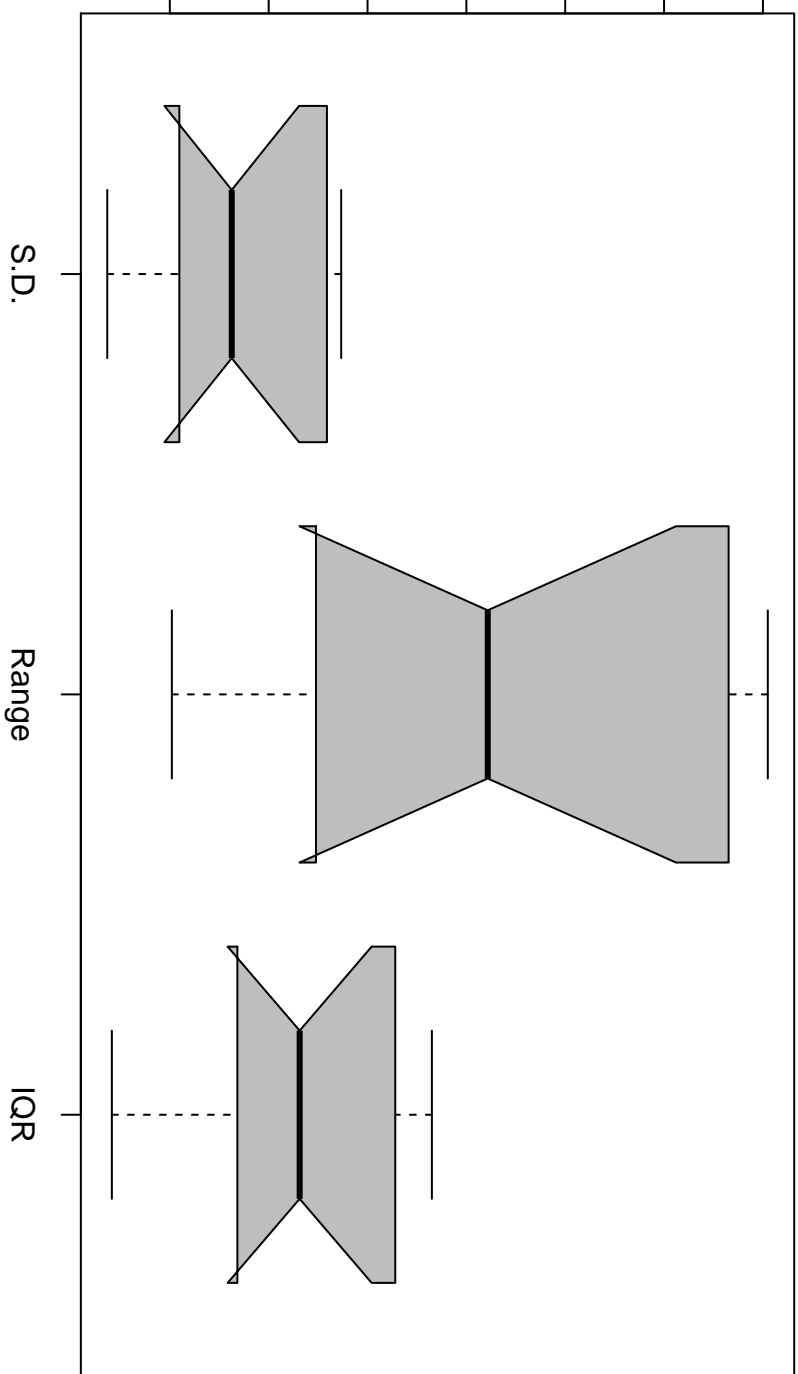

Overall Variability

2000 4000 6000 8000 12000

Notched Box Plots