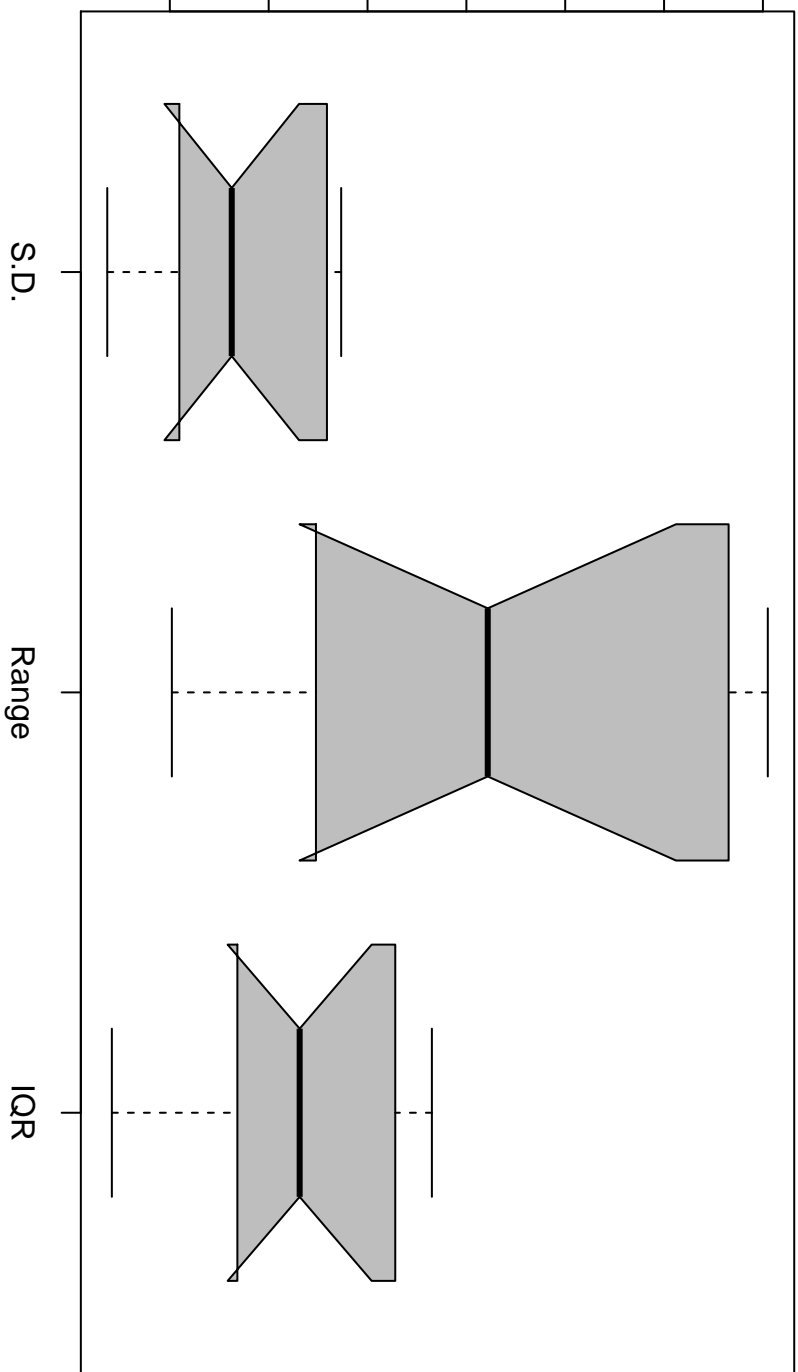

Overall Variability

2000 4000 6000 8000 12000

Notched Box Plots