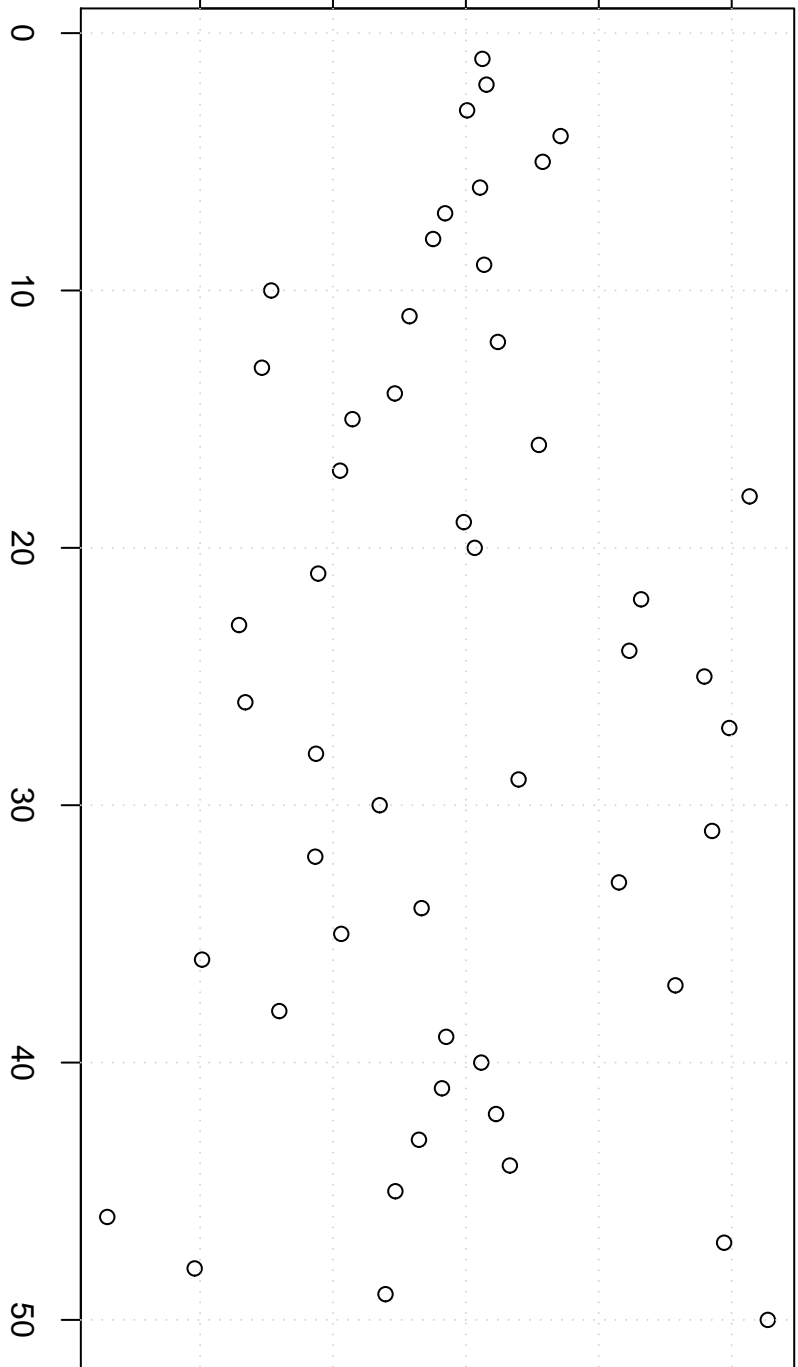

simulated values

135000

145000

155000

Simulation of Mean

Index