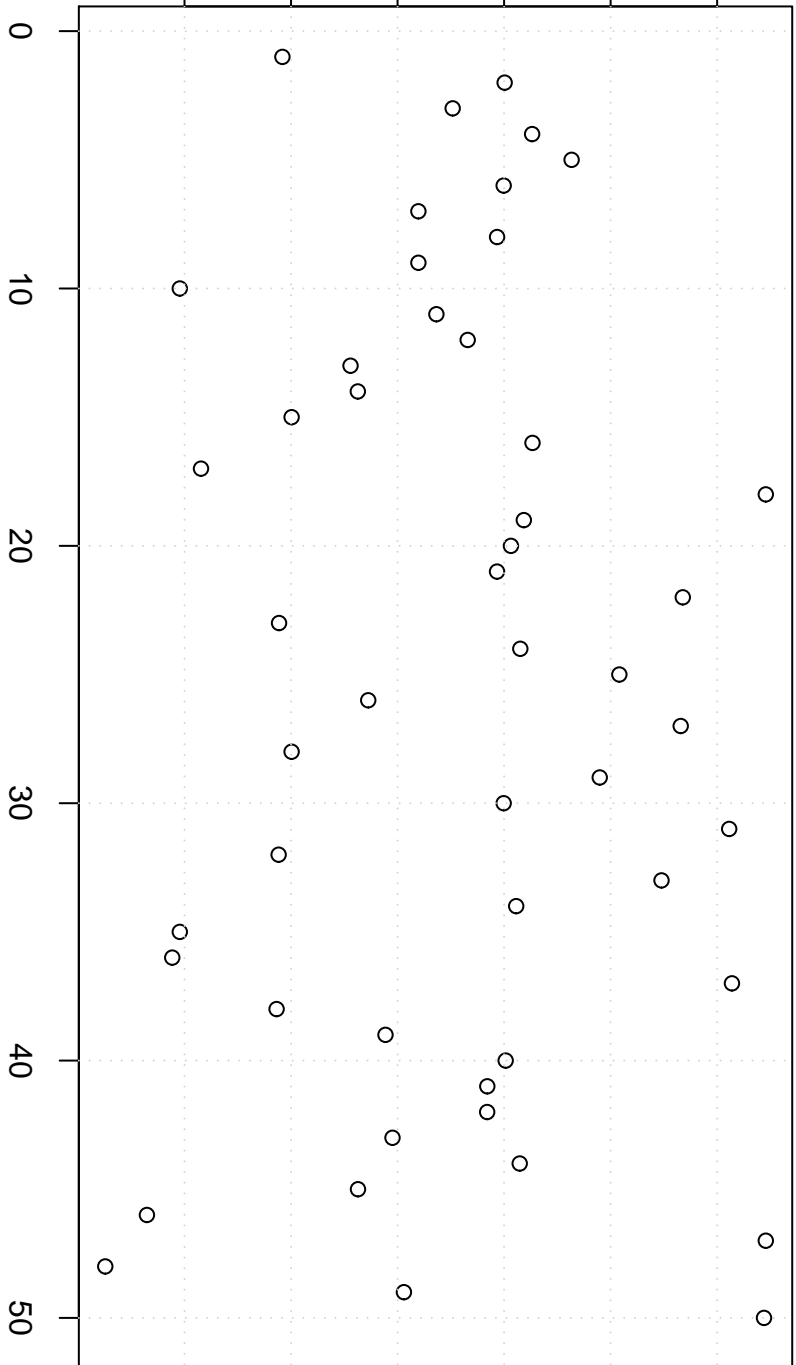

simulated values

130000

140000

150000

Simulation of Median

Index