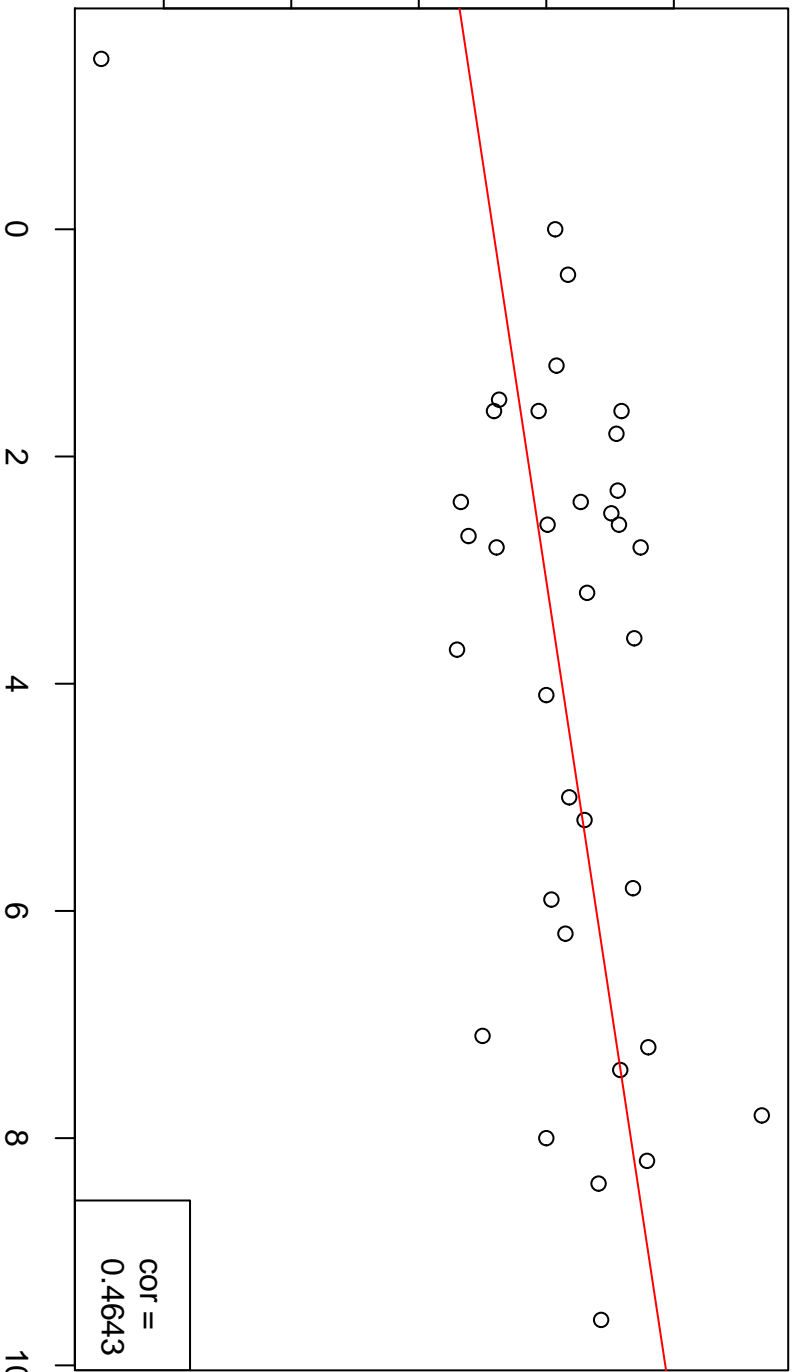

Triglyceride Difference

-300 -200 -100 0 100

COR =
0.4643

Weight Loss