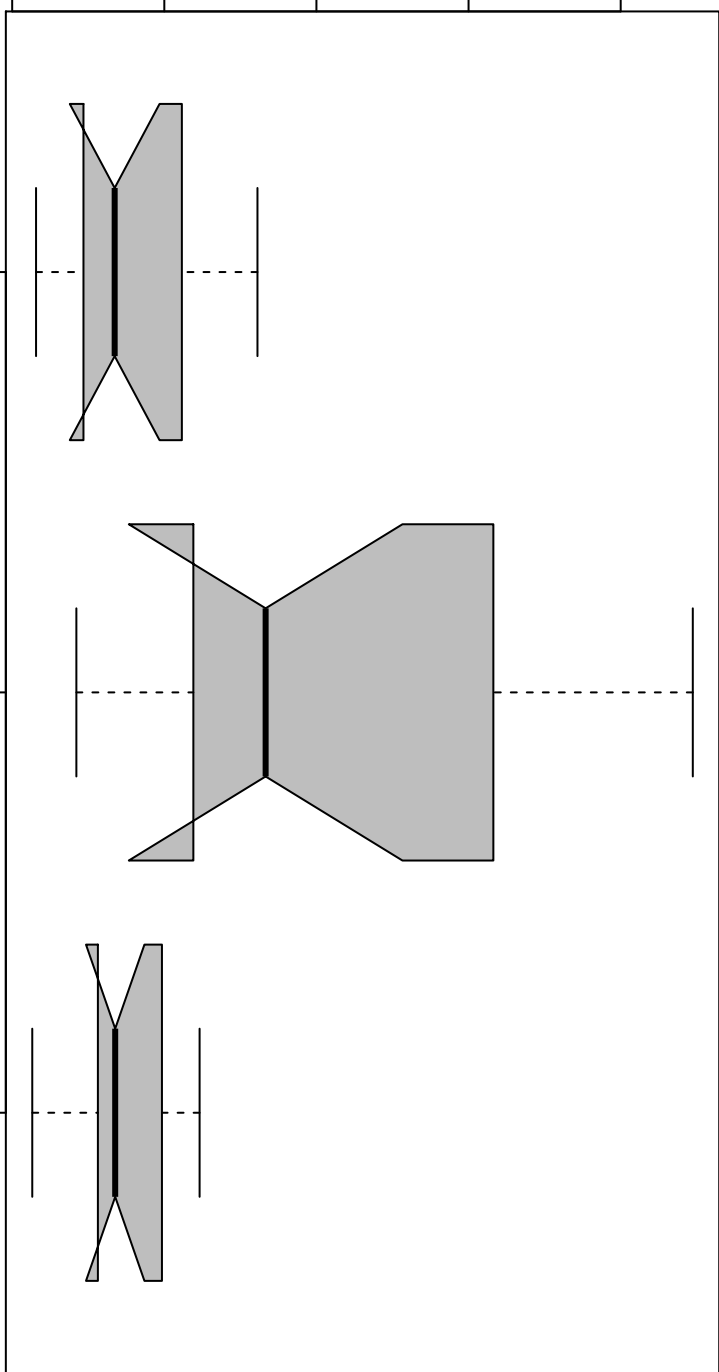

Overall Variability

0 500 1000 1500 2000

S.D.

Range

IQR

Notched Box Plots