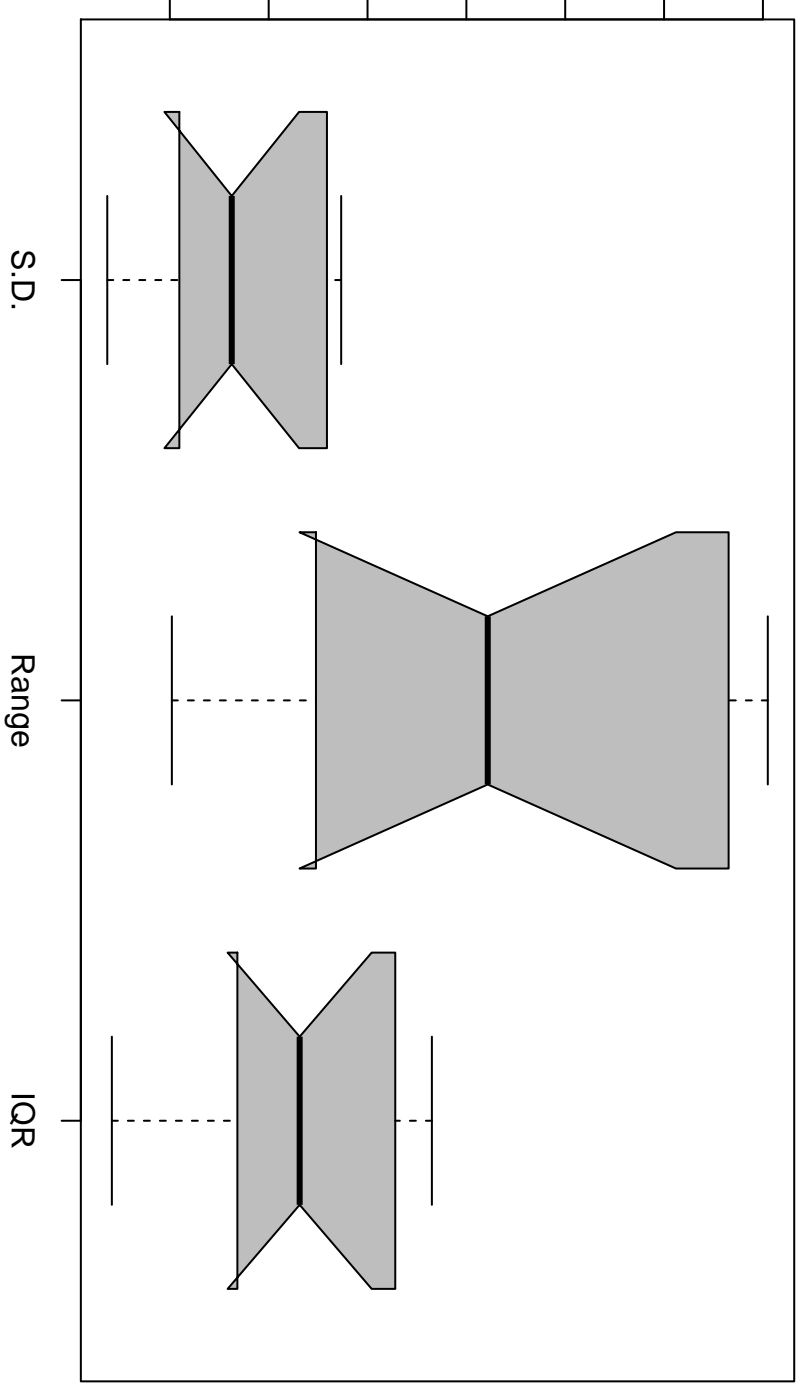

Overall Variability

2000 4000 6000 8000 12000

Notched Box Plots