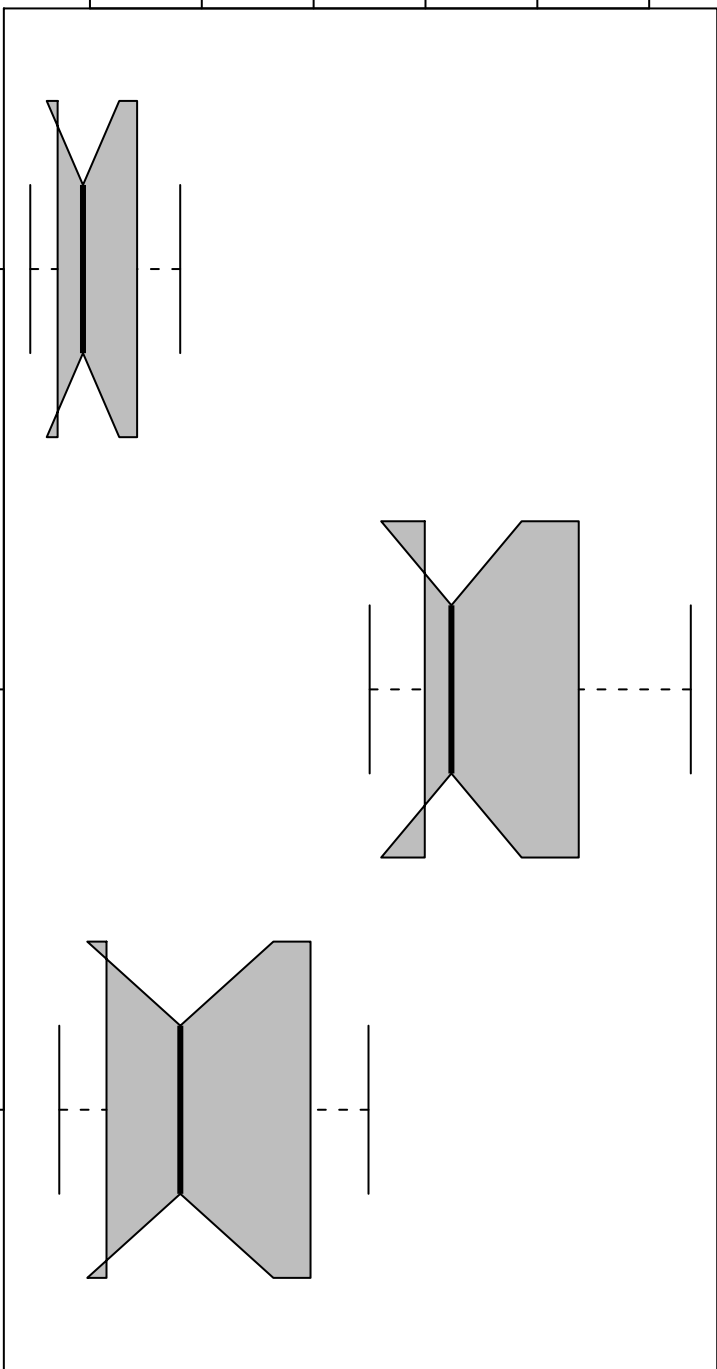

Overall Variability

10000

20000

30000

S.D.

Range

IQR

Notched Box Plots