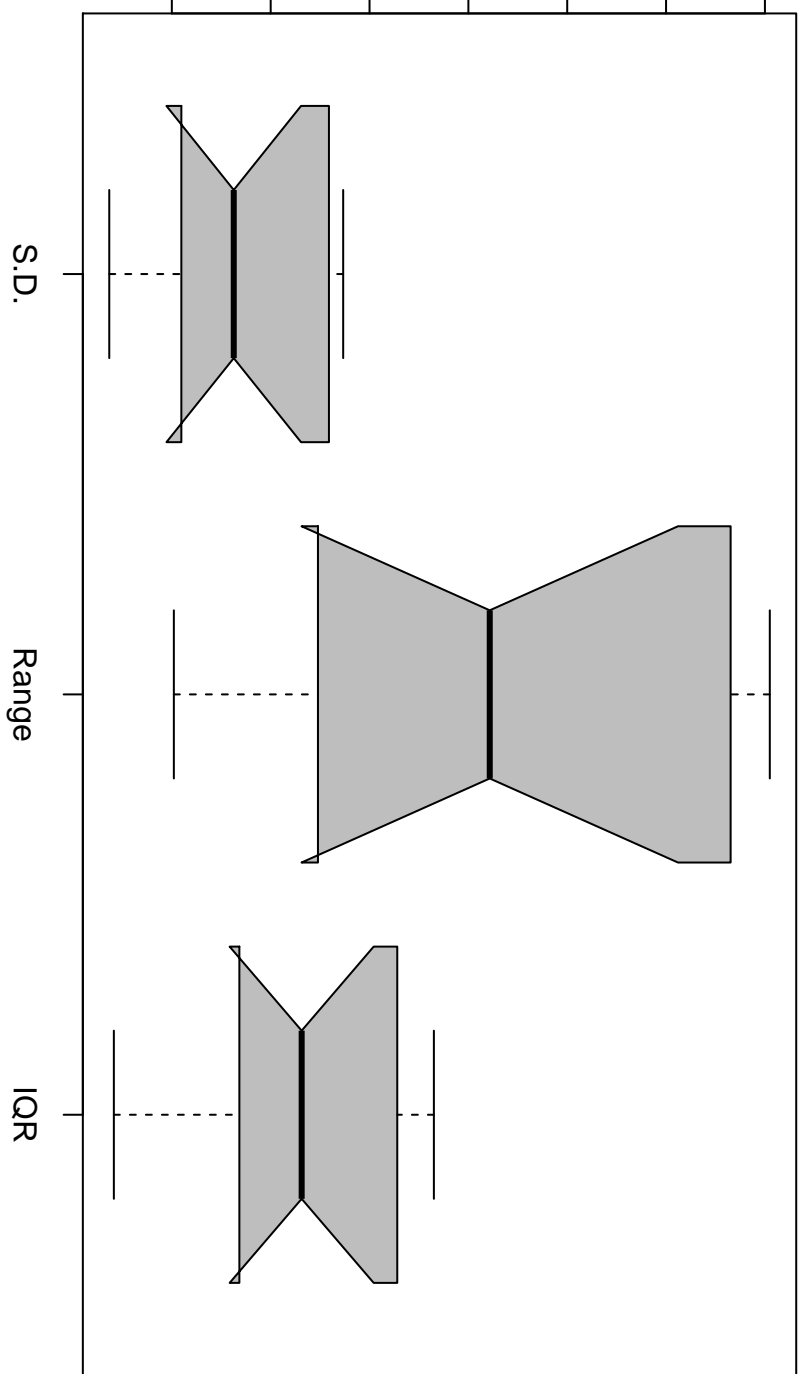

Overall Variability

2000 4000 6000 8000 12000

Notched Box Plots