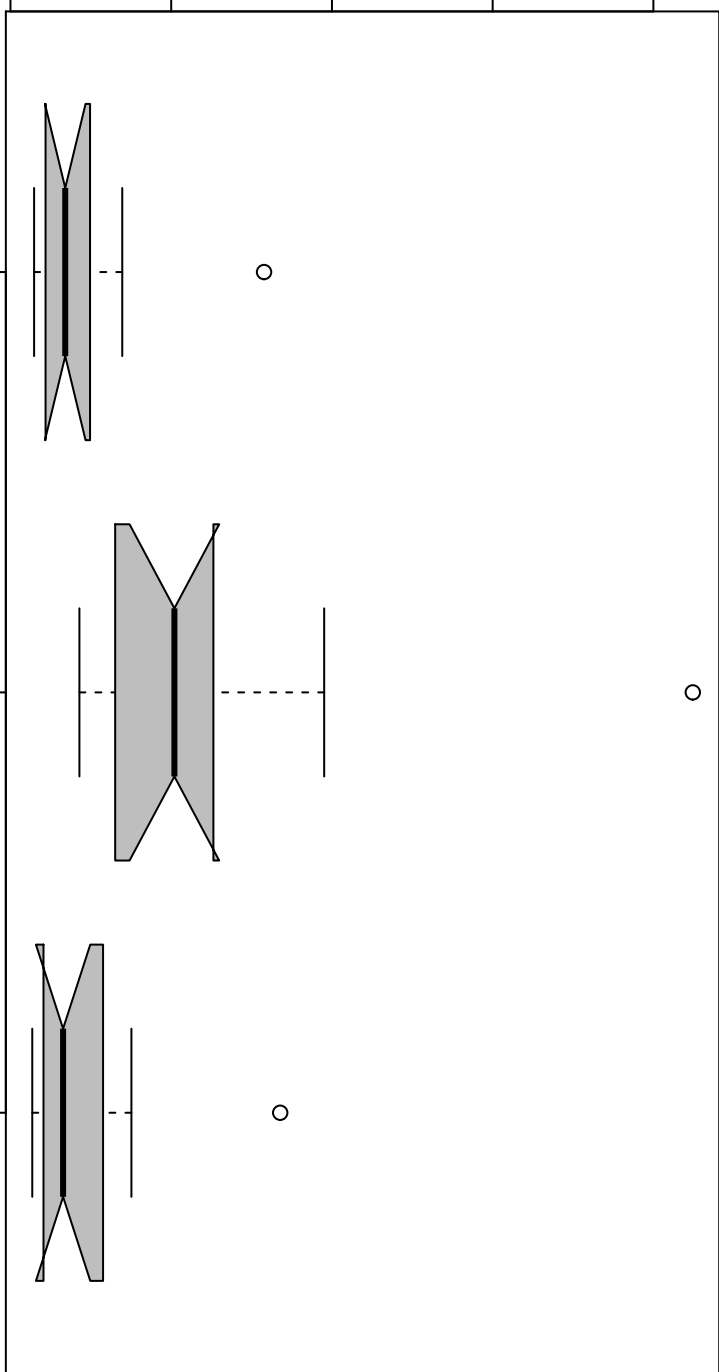

Overall Variability

0 20000 40000 60000 80000

S.D.

Range

IQR

Notched Box Plots