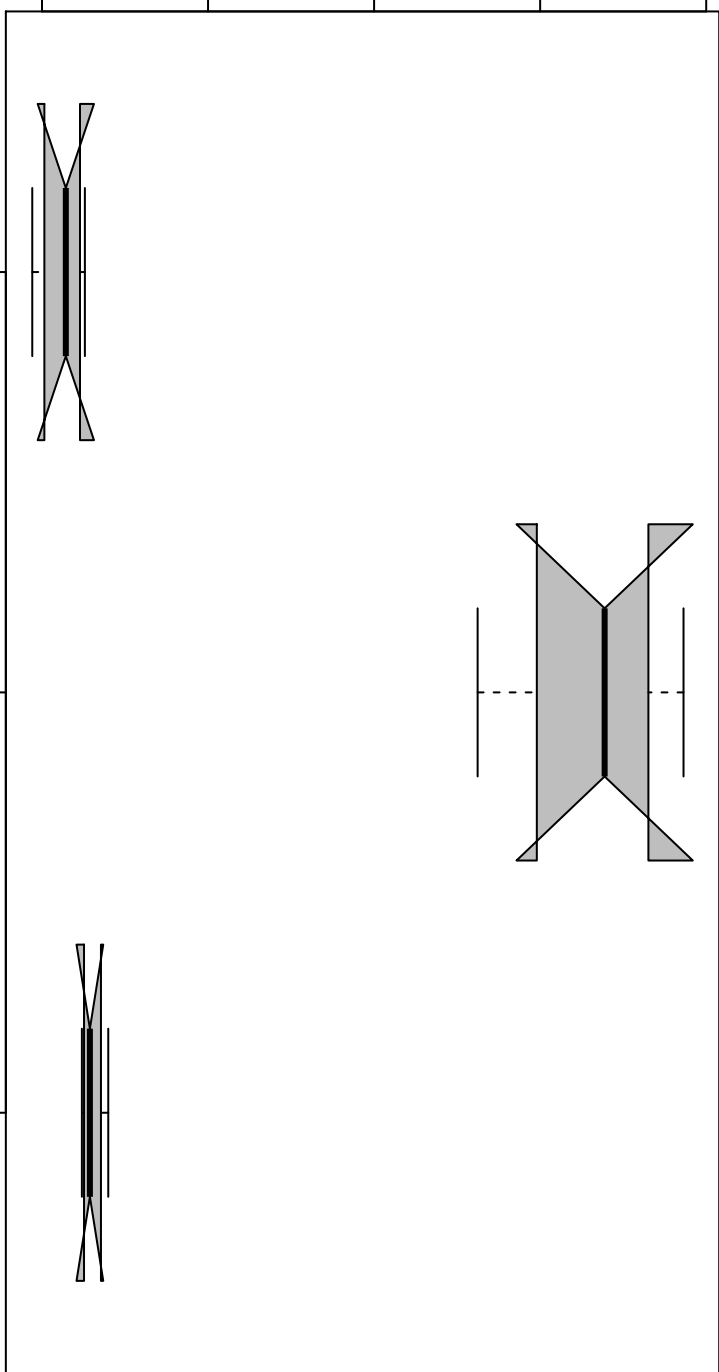

Overall Variability

5000 10000 15000 20000 25000

S.D.

Range

IQR

Notched Box Plots