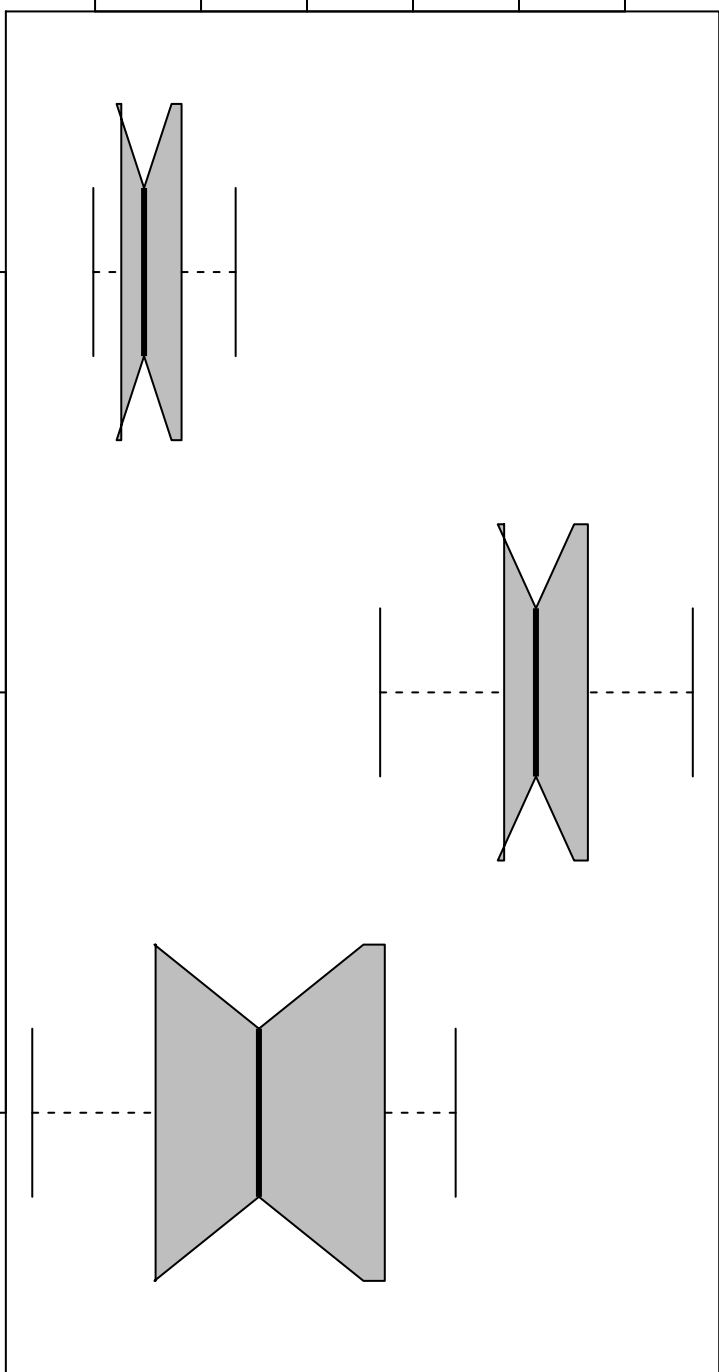

Overall Variability

1000 1500 2000 2500 3000 3500

S.D.

Range

IQR

Notched Box Plots