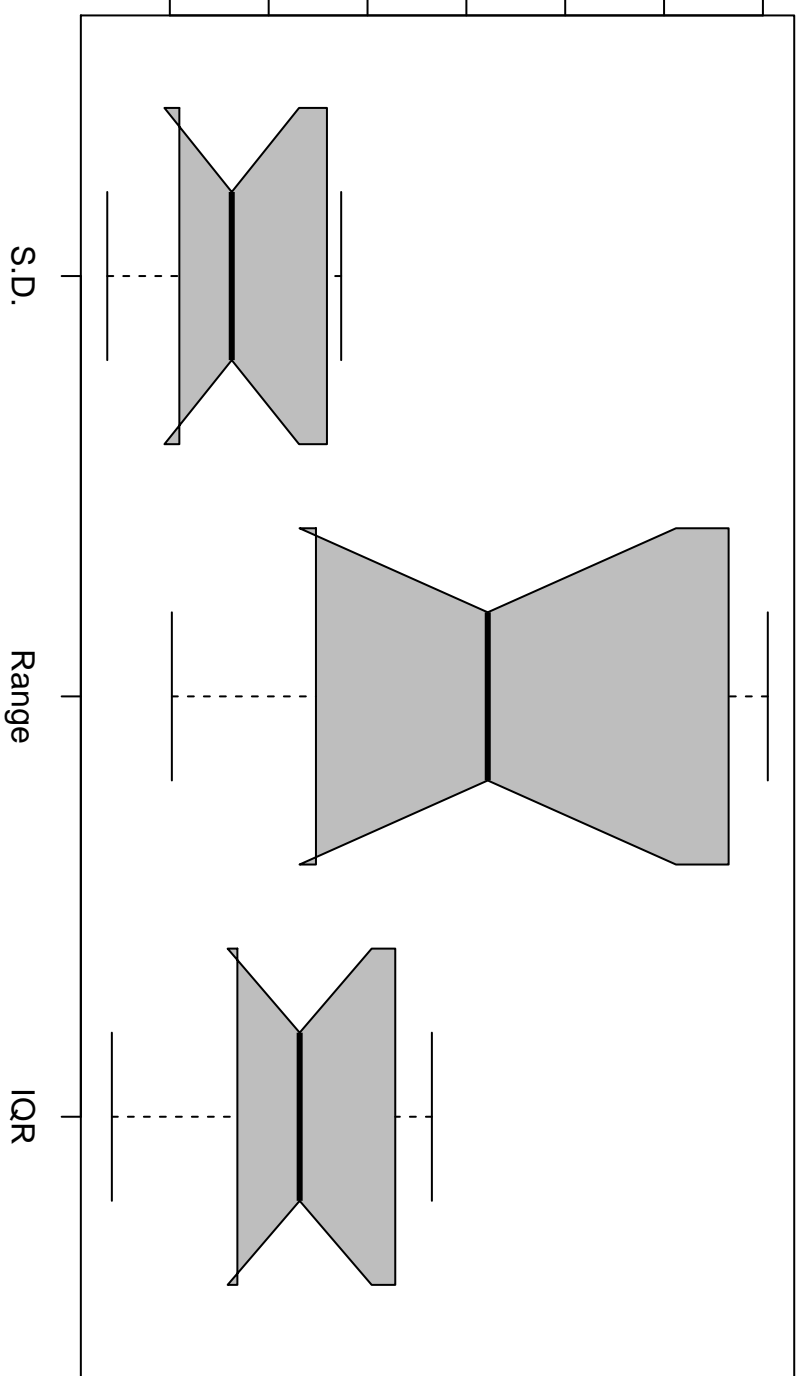

Overall Variability

2000 4000 6000 8000 12000

Notched Box Plots