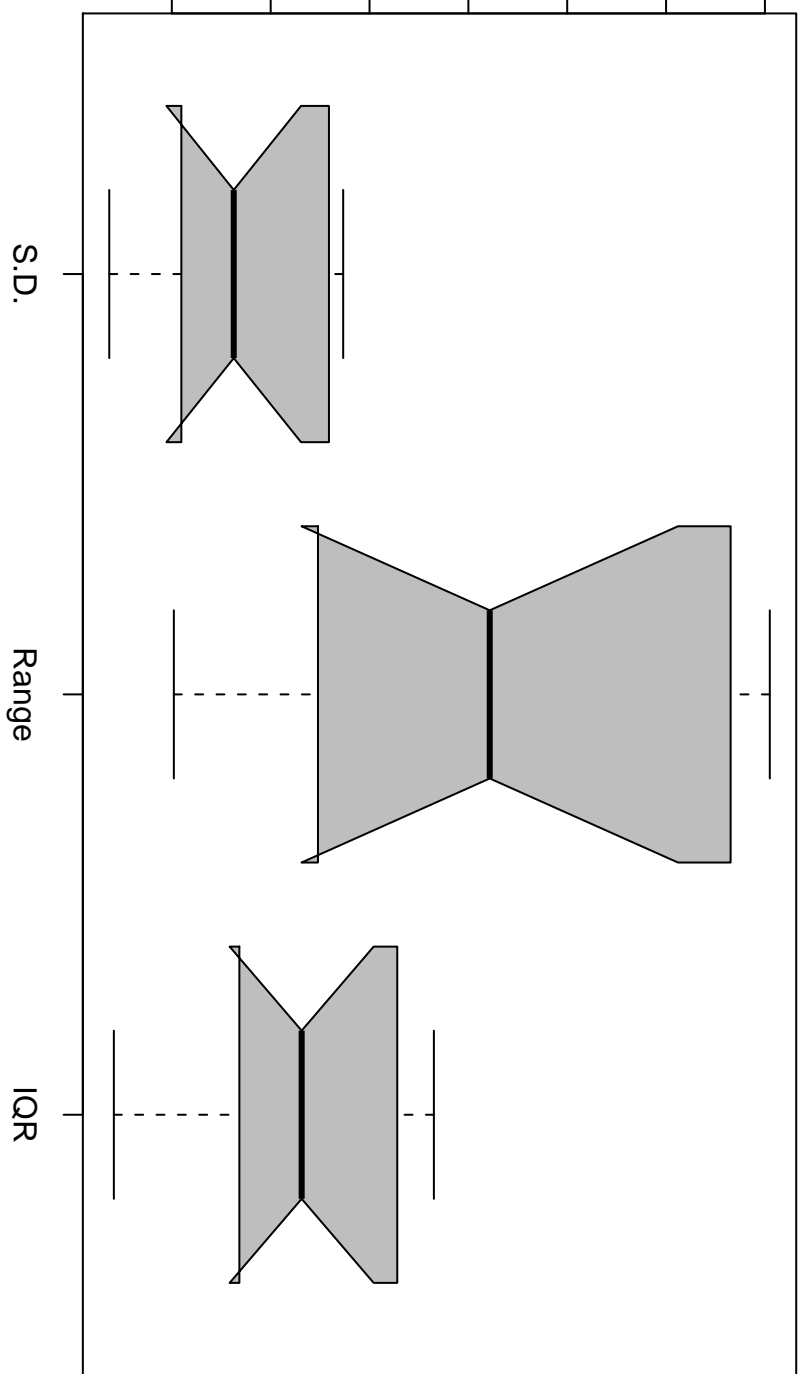

Overall Variability

2000 4000 6000 8000 12000

Notched Box Plots