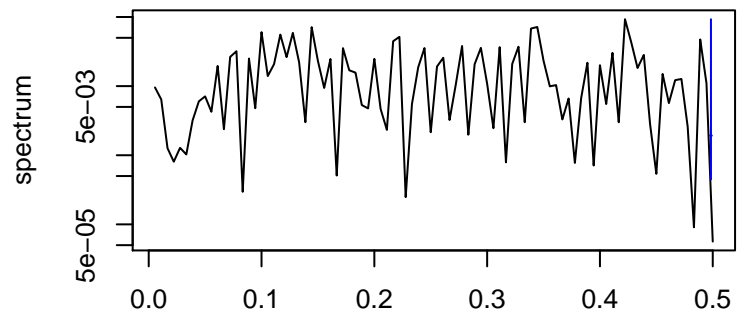

Observed

frequency
bandwidth = 0.00150

Trend

frequency
bandwidth = 0.00160

Seasonal

frequency
bandwidth = 0.00160

Random

frequency
bandwidth = 0.00160