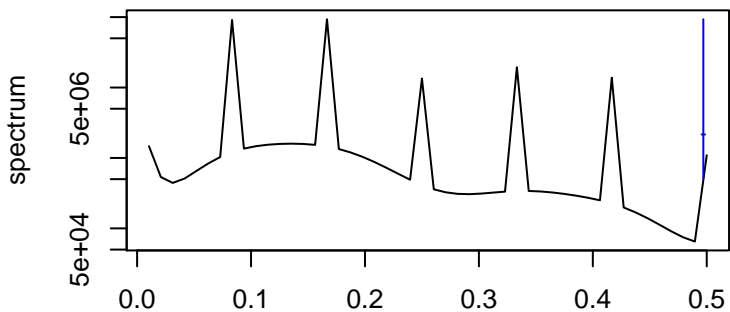

Observed

frequency
bandwidth = 0.00301

Trend

frequency
bandwidth = 0.00321

Seasonal

frequency
bandwidth = 0.00301

Random

frequency
bandwidth = 0.00321