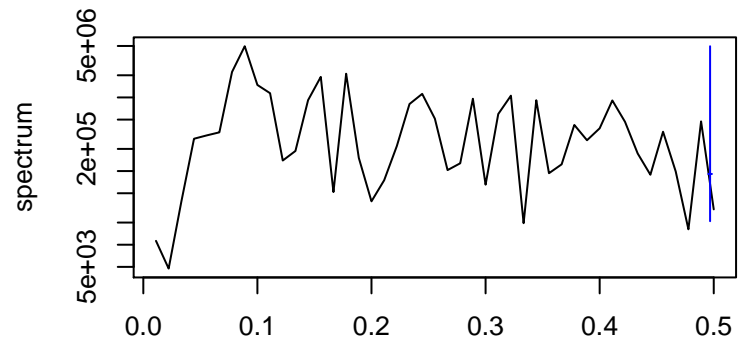

Observed

frequency
bandwidth = 0.00301

Trend

frequency
bandwidth = 0.00321

Seasonal

frequency
bandwidth = 0.00301

Random

frequency
bandwidth = 0.00321