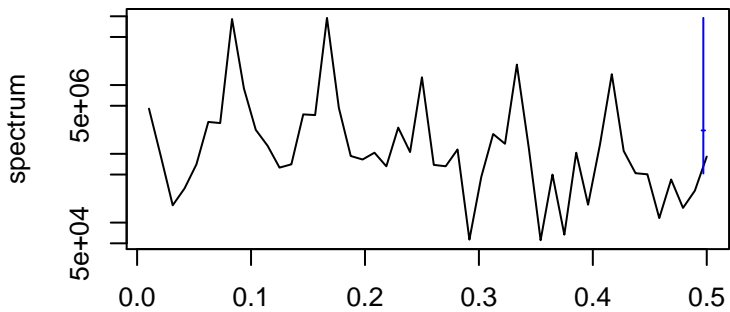

Observed

frequency
bandwidth = 0.00301

Trend

frequency
bandwidth = 0.00321

Seasonal

frequency
bandwidth = 0.00301

Random

frequency
bandwidth = 0.00321